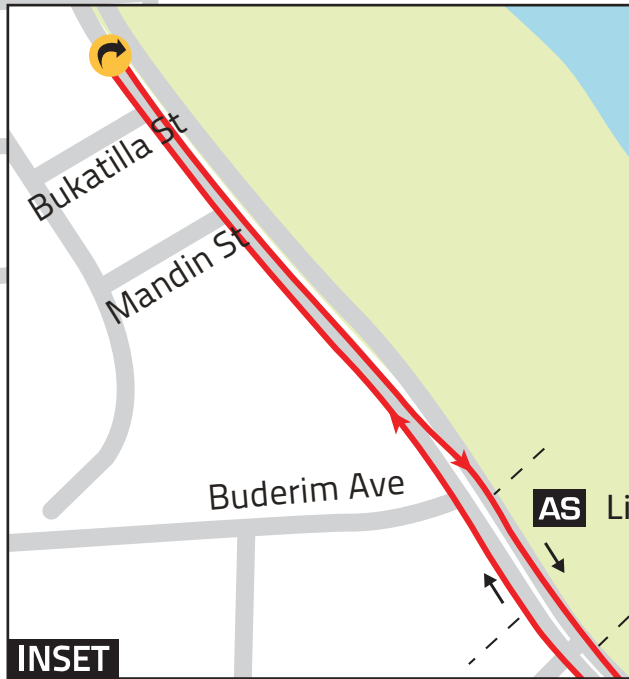

Mooloolaba triathlon

ITU World Cup

ITU Run Course - 10km

LEGEND

-  Run Course
4 x 2.5km laps
-  Transition
-  Aid Station
-  Finish
-  Run turn
-  Penalty Box

Run Profile