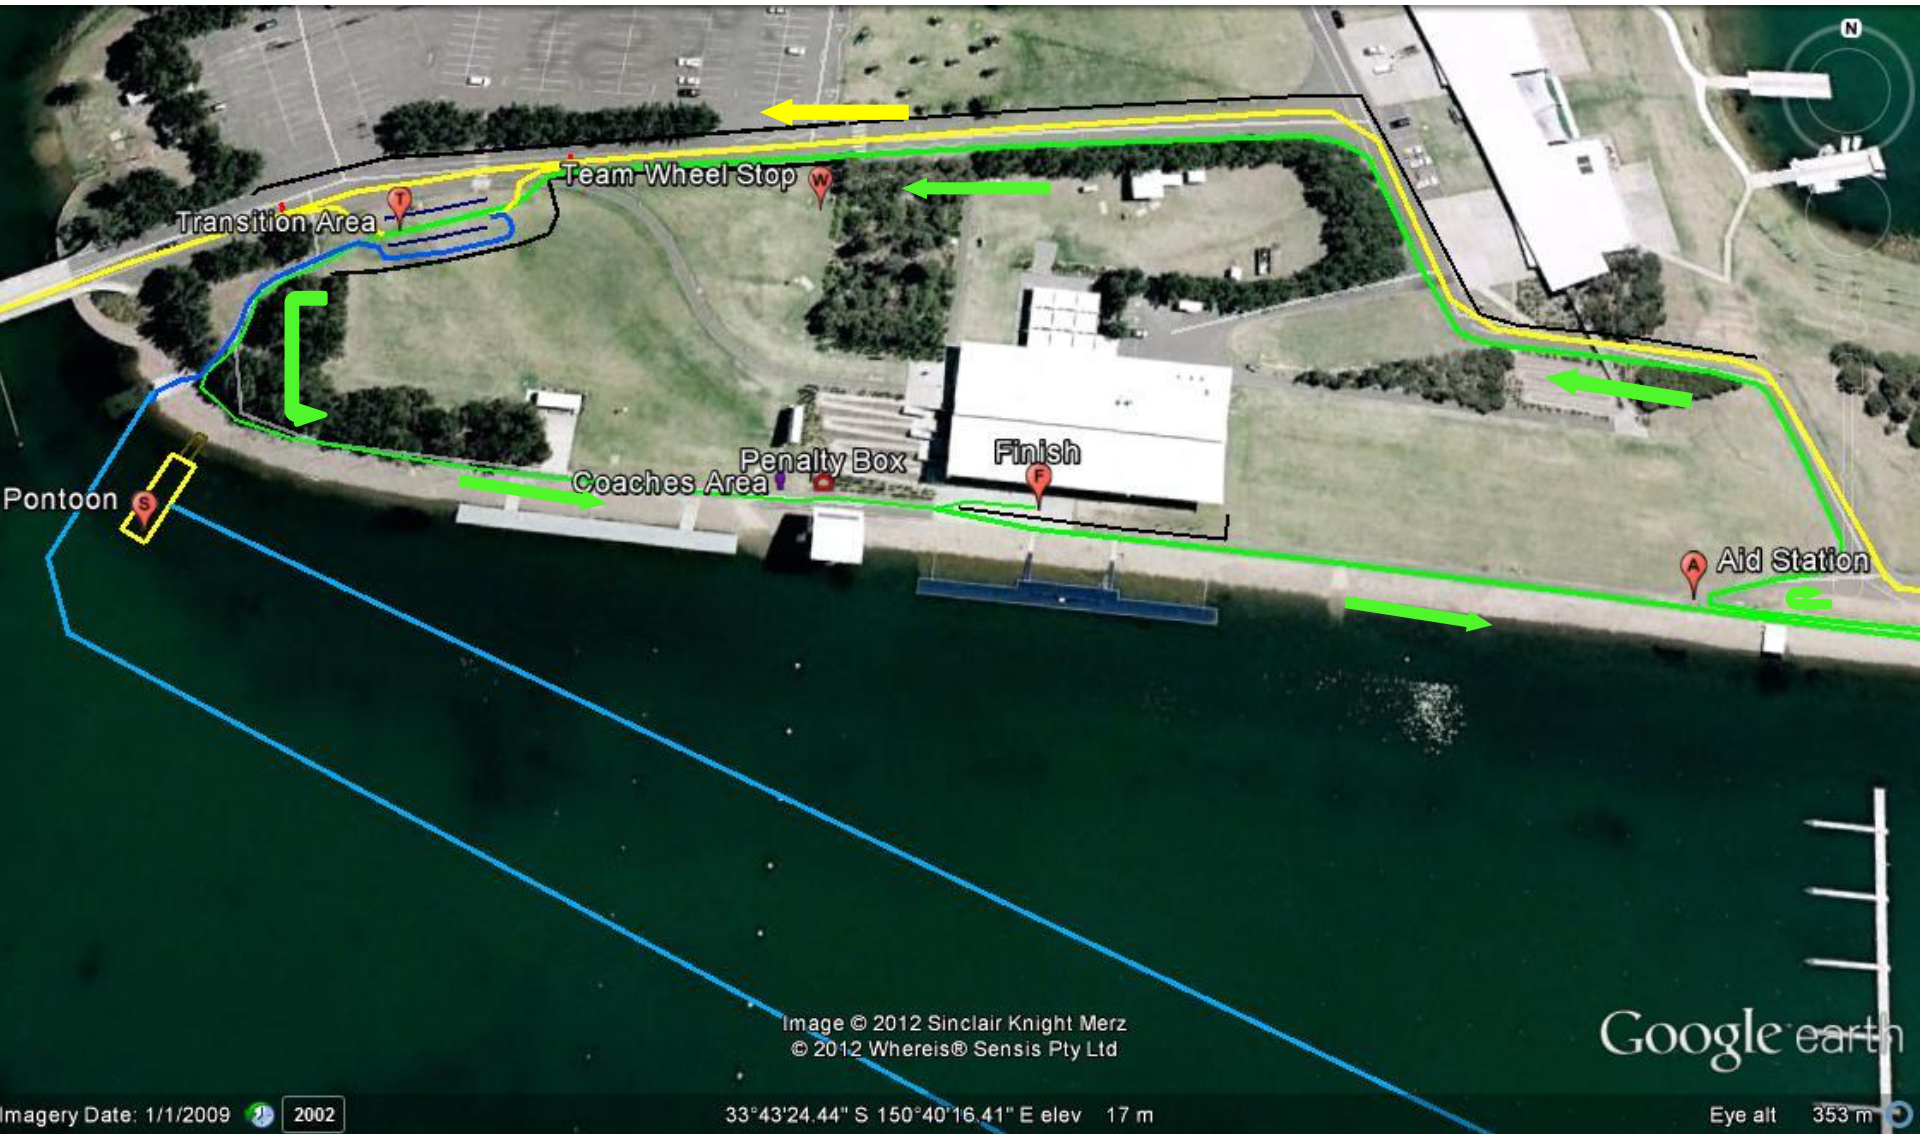

AYOF Individual Event

AYOF Swim Leg

AYOF Island Detail

Image © 2012 Sinclair Knight Merz
© 2012 Whereis® Sensus Pty Ltd

Google earth

Imagery Date: 1/1/2009 2002

33°43'24.44" S 150°40'16.41" E elev 17 m

Eye alt 353 m

AYOF Teams Course

AYOF Teams – Island detail

Teams Finish Area / Tag Zone