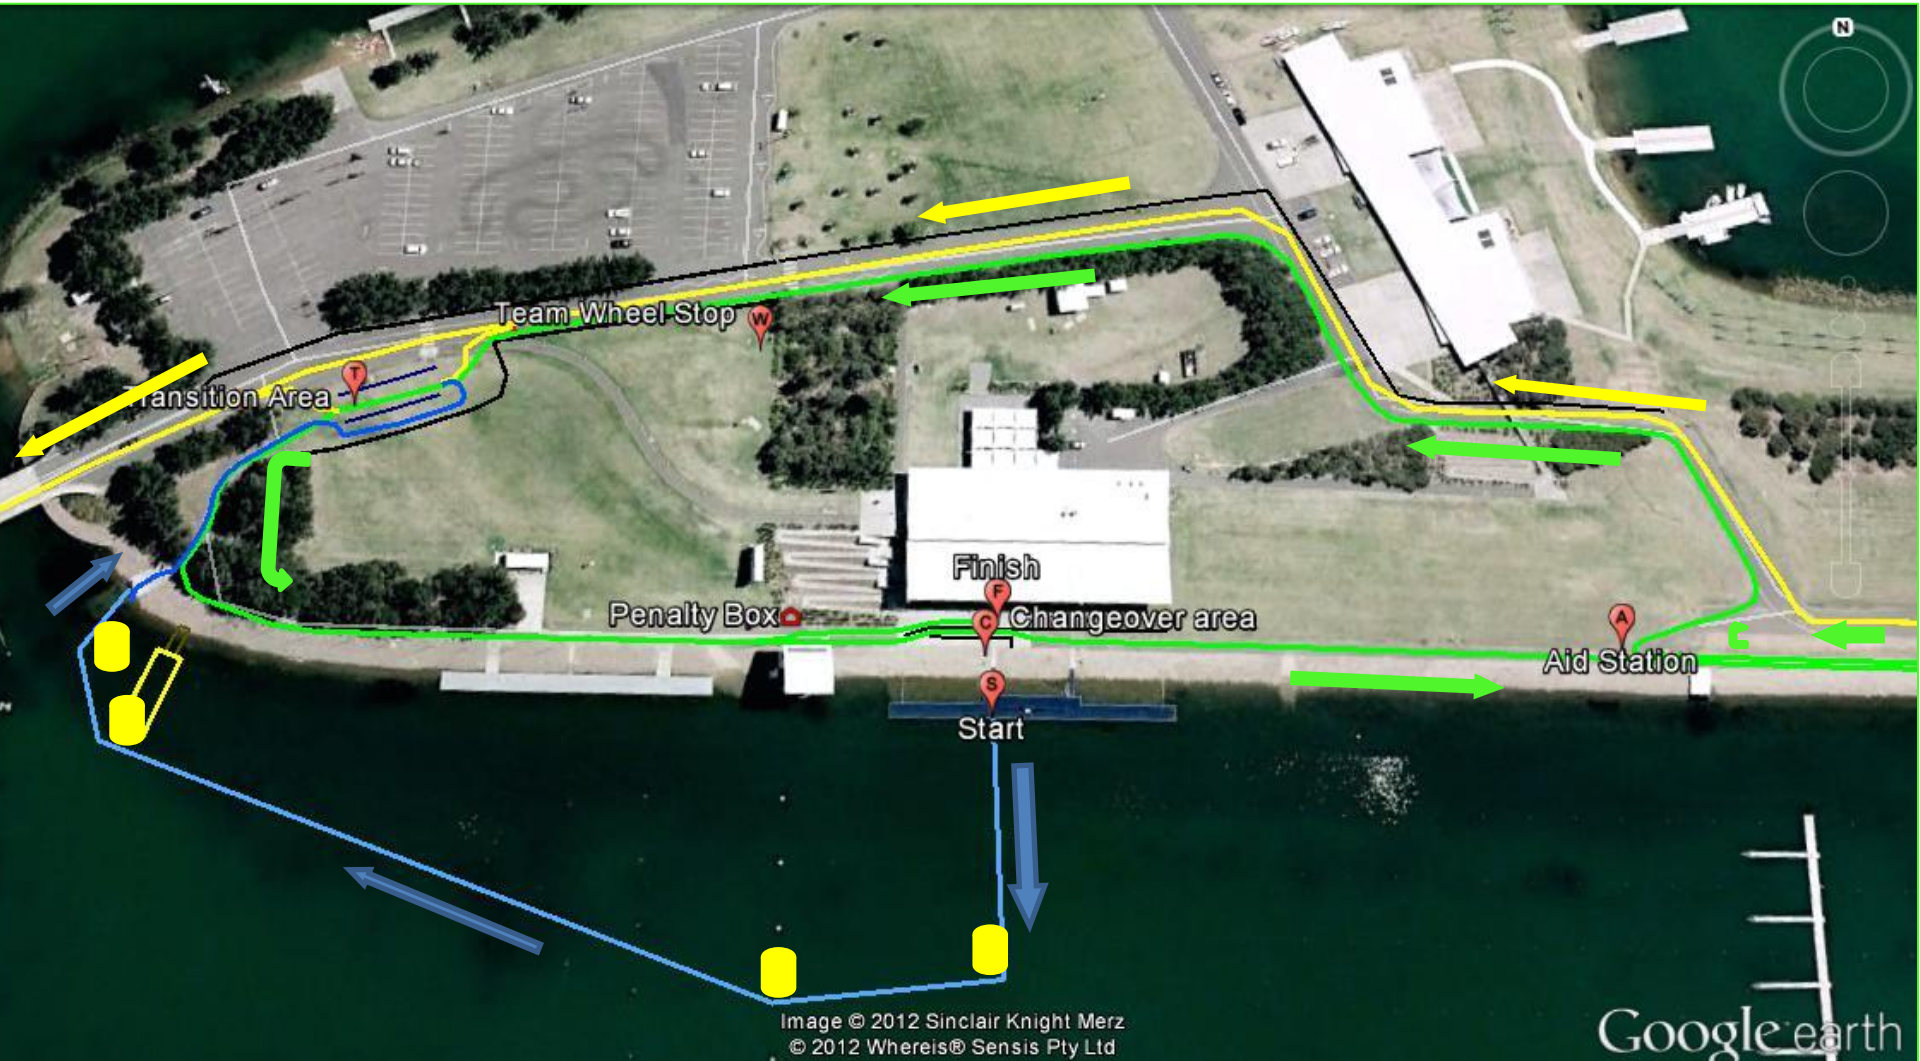

AYOF Teams – Island detail