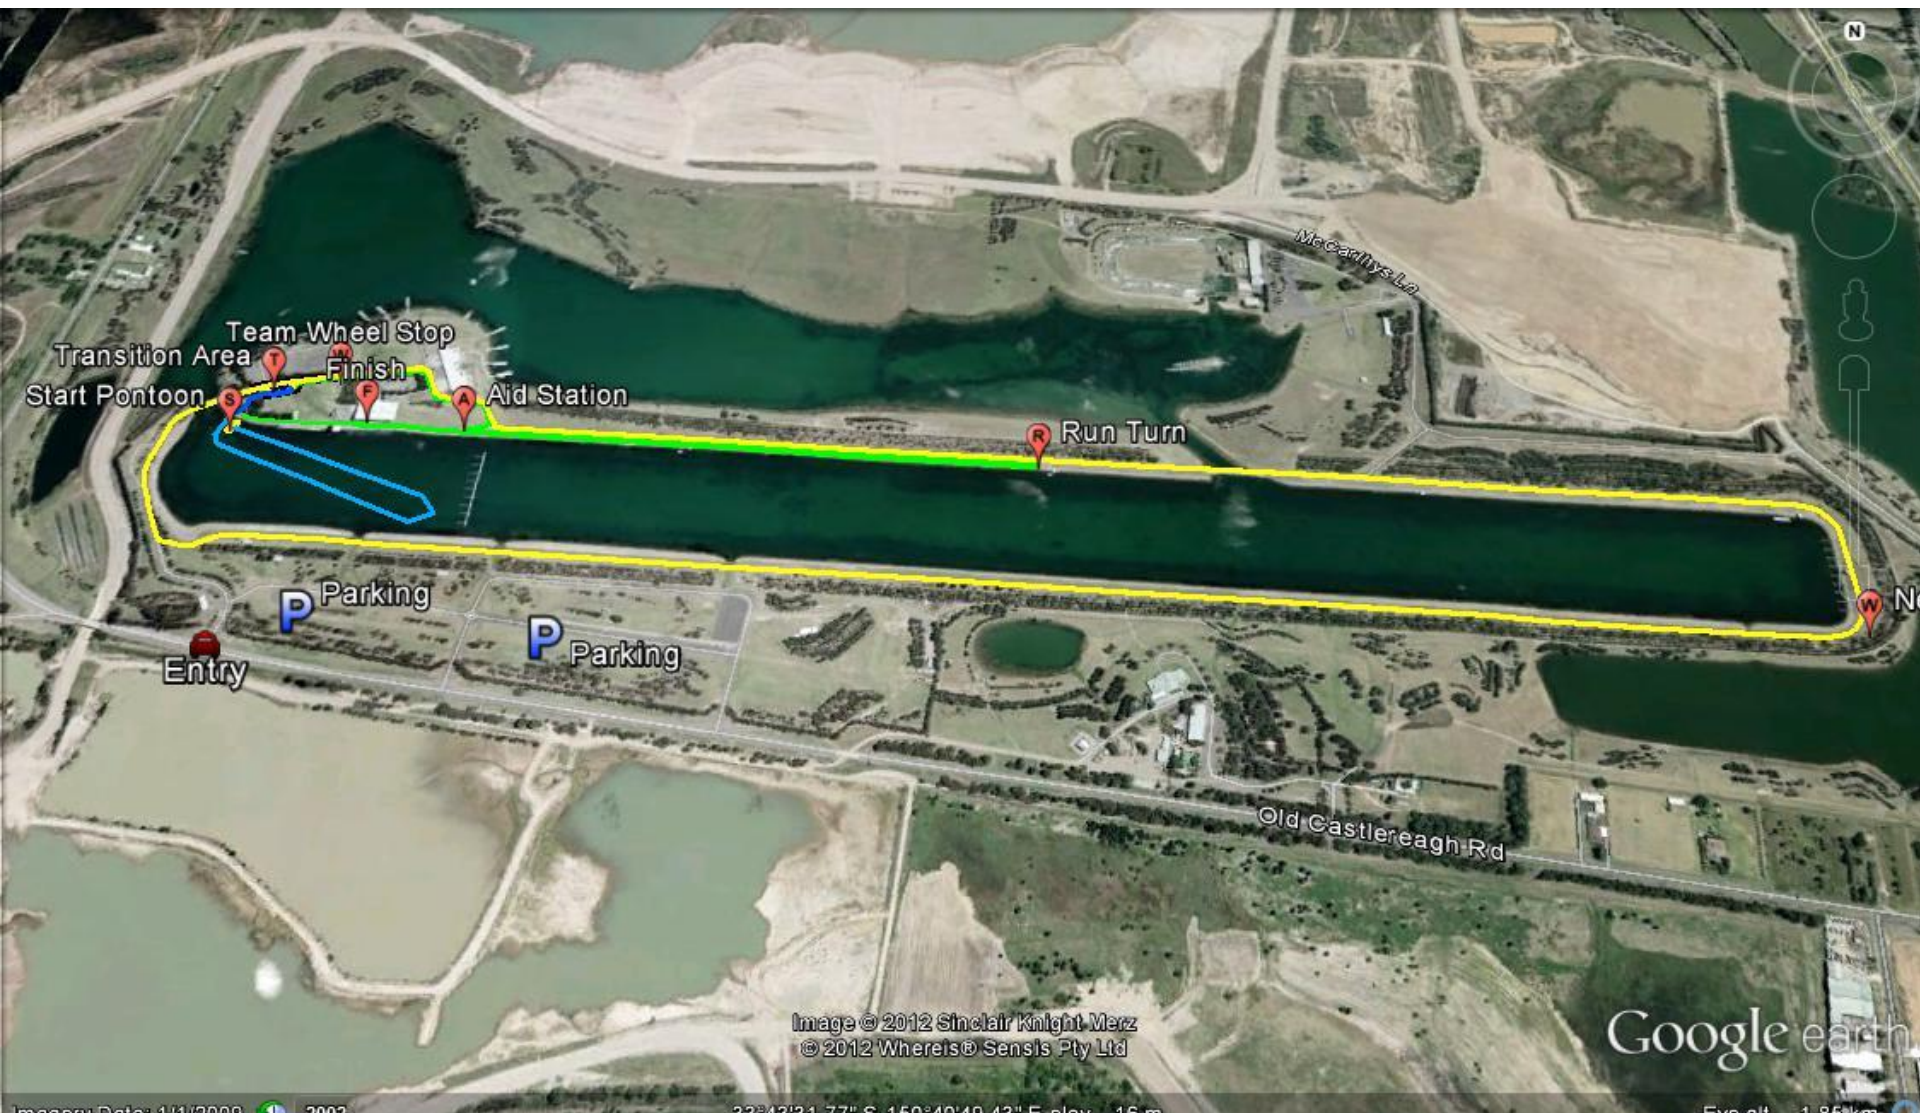

AYOF Individual Event

AYOF Swim Leg

AYOF Island Detail

Image © 2012 Sinclair Knight Merz
© 2012 Whereis® Sensus Pty Ltd

Google earth

Imagery Date: 1/1/2009 2002

33°43'24.44" S 150°40'16.41" E elev 17 m

Eye alt 353 m