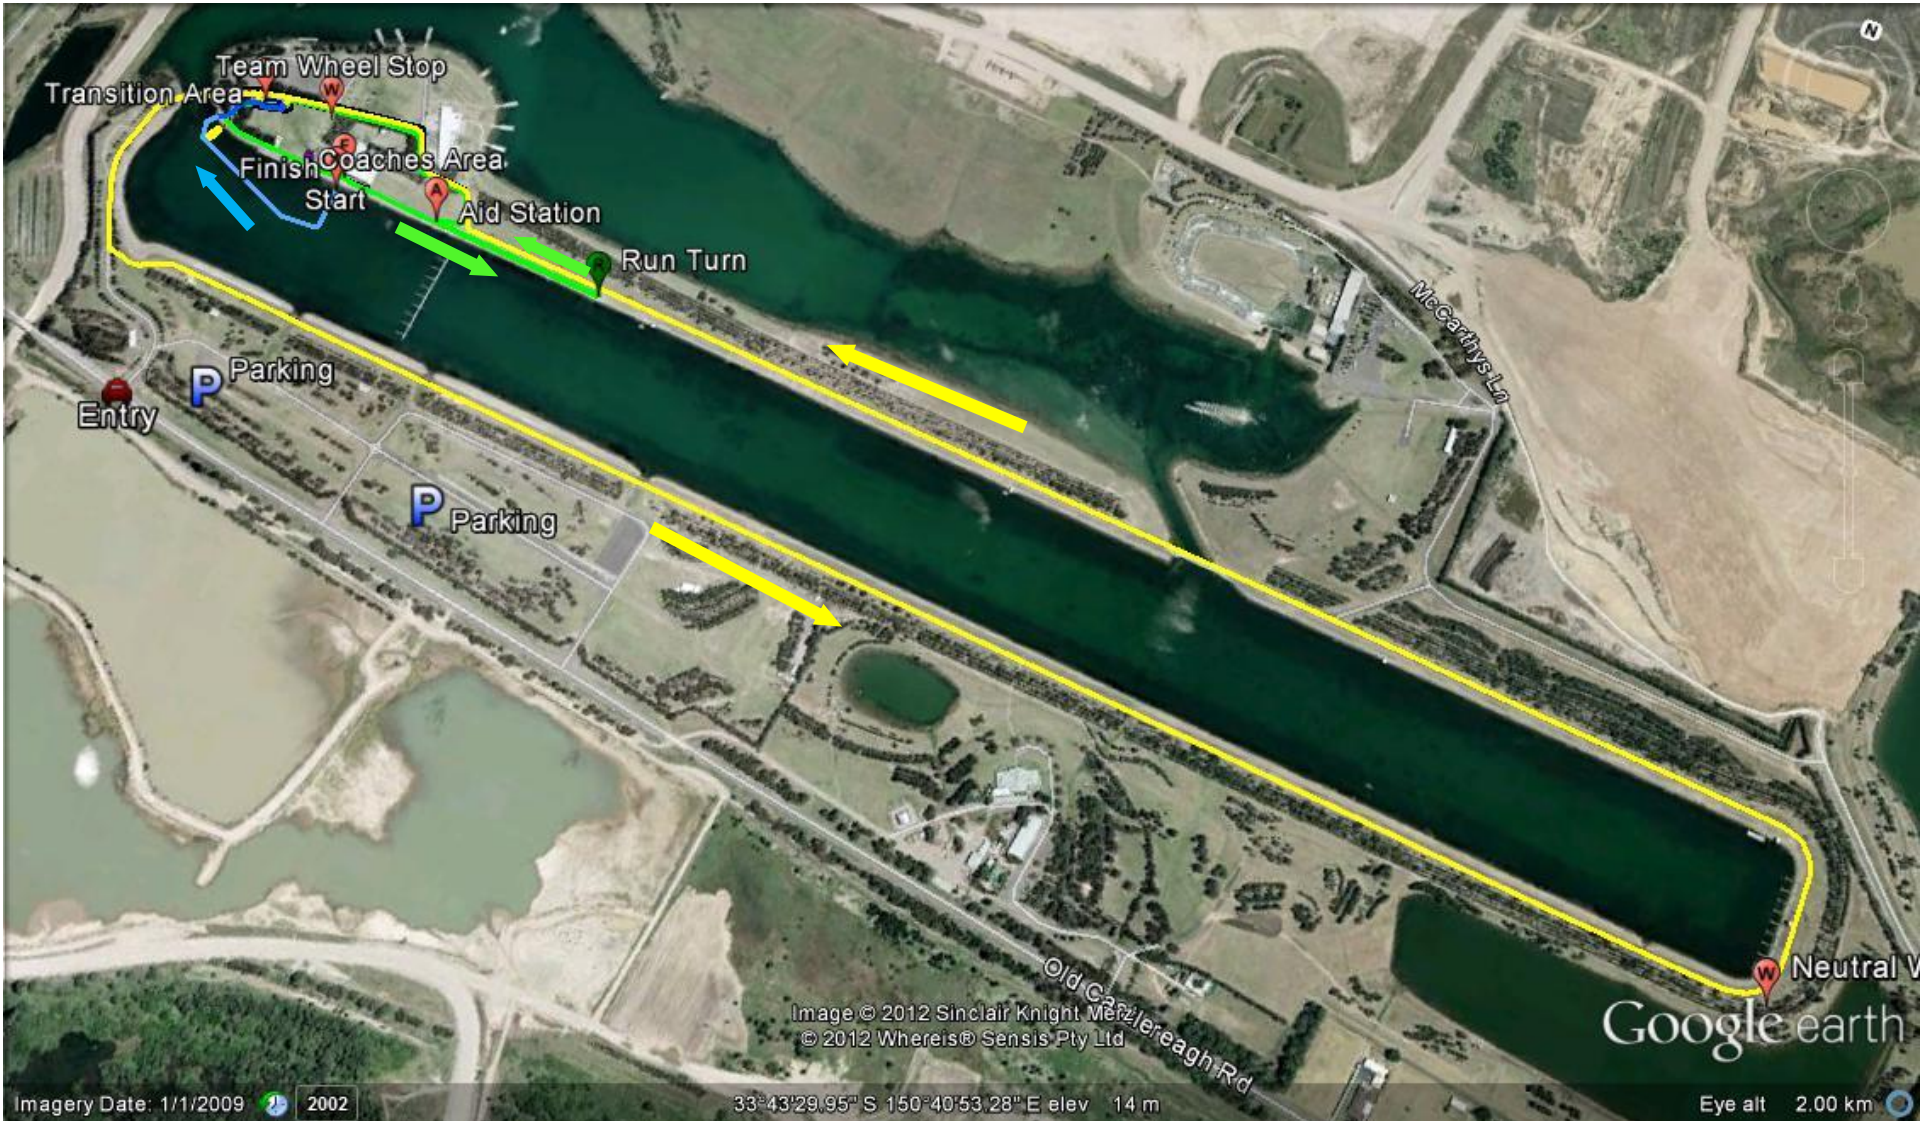

AYOF Teams Course