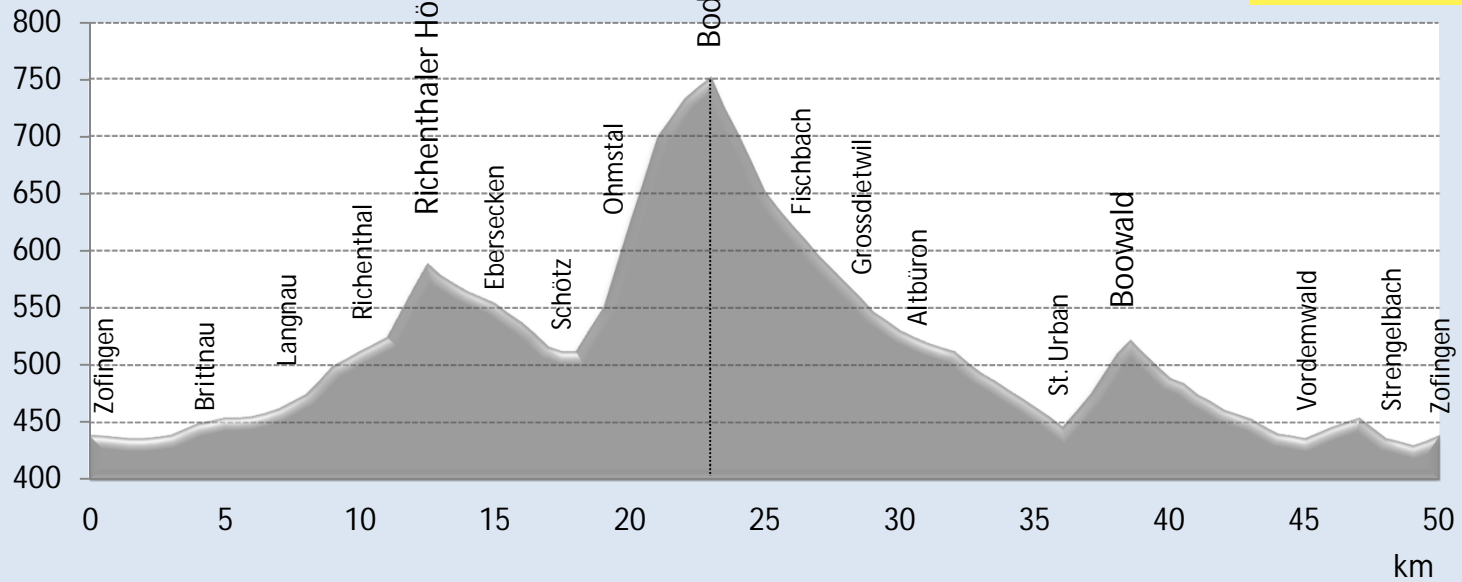

m ü.M. Powerman - 1. Lauf – run 1

Blue bar		

m ü.M. Powerman - Radstrecke - bike

Bike Doctor

Bike Doctor