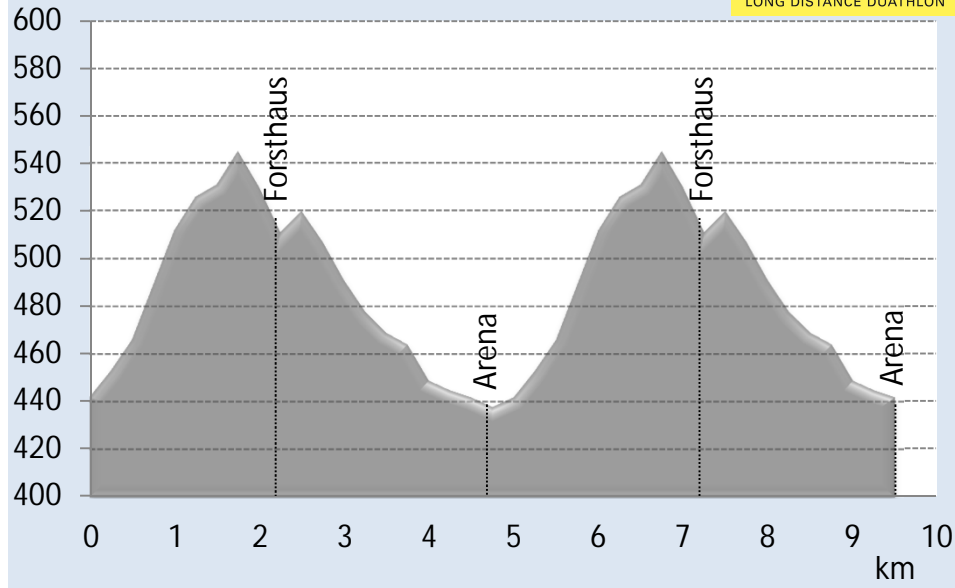

m ü.M. Powerman - 1. Lauf – run 1

Blue bar		

m ü.M. Powerman - Radstrecke - bike

Bike Doctor

Bike Doctor