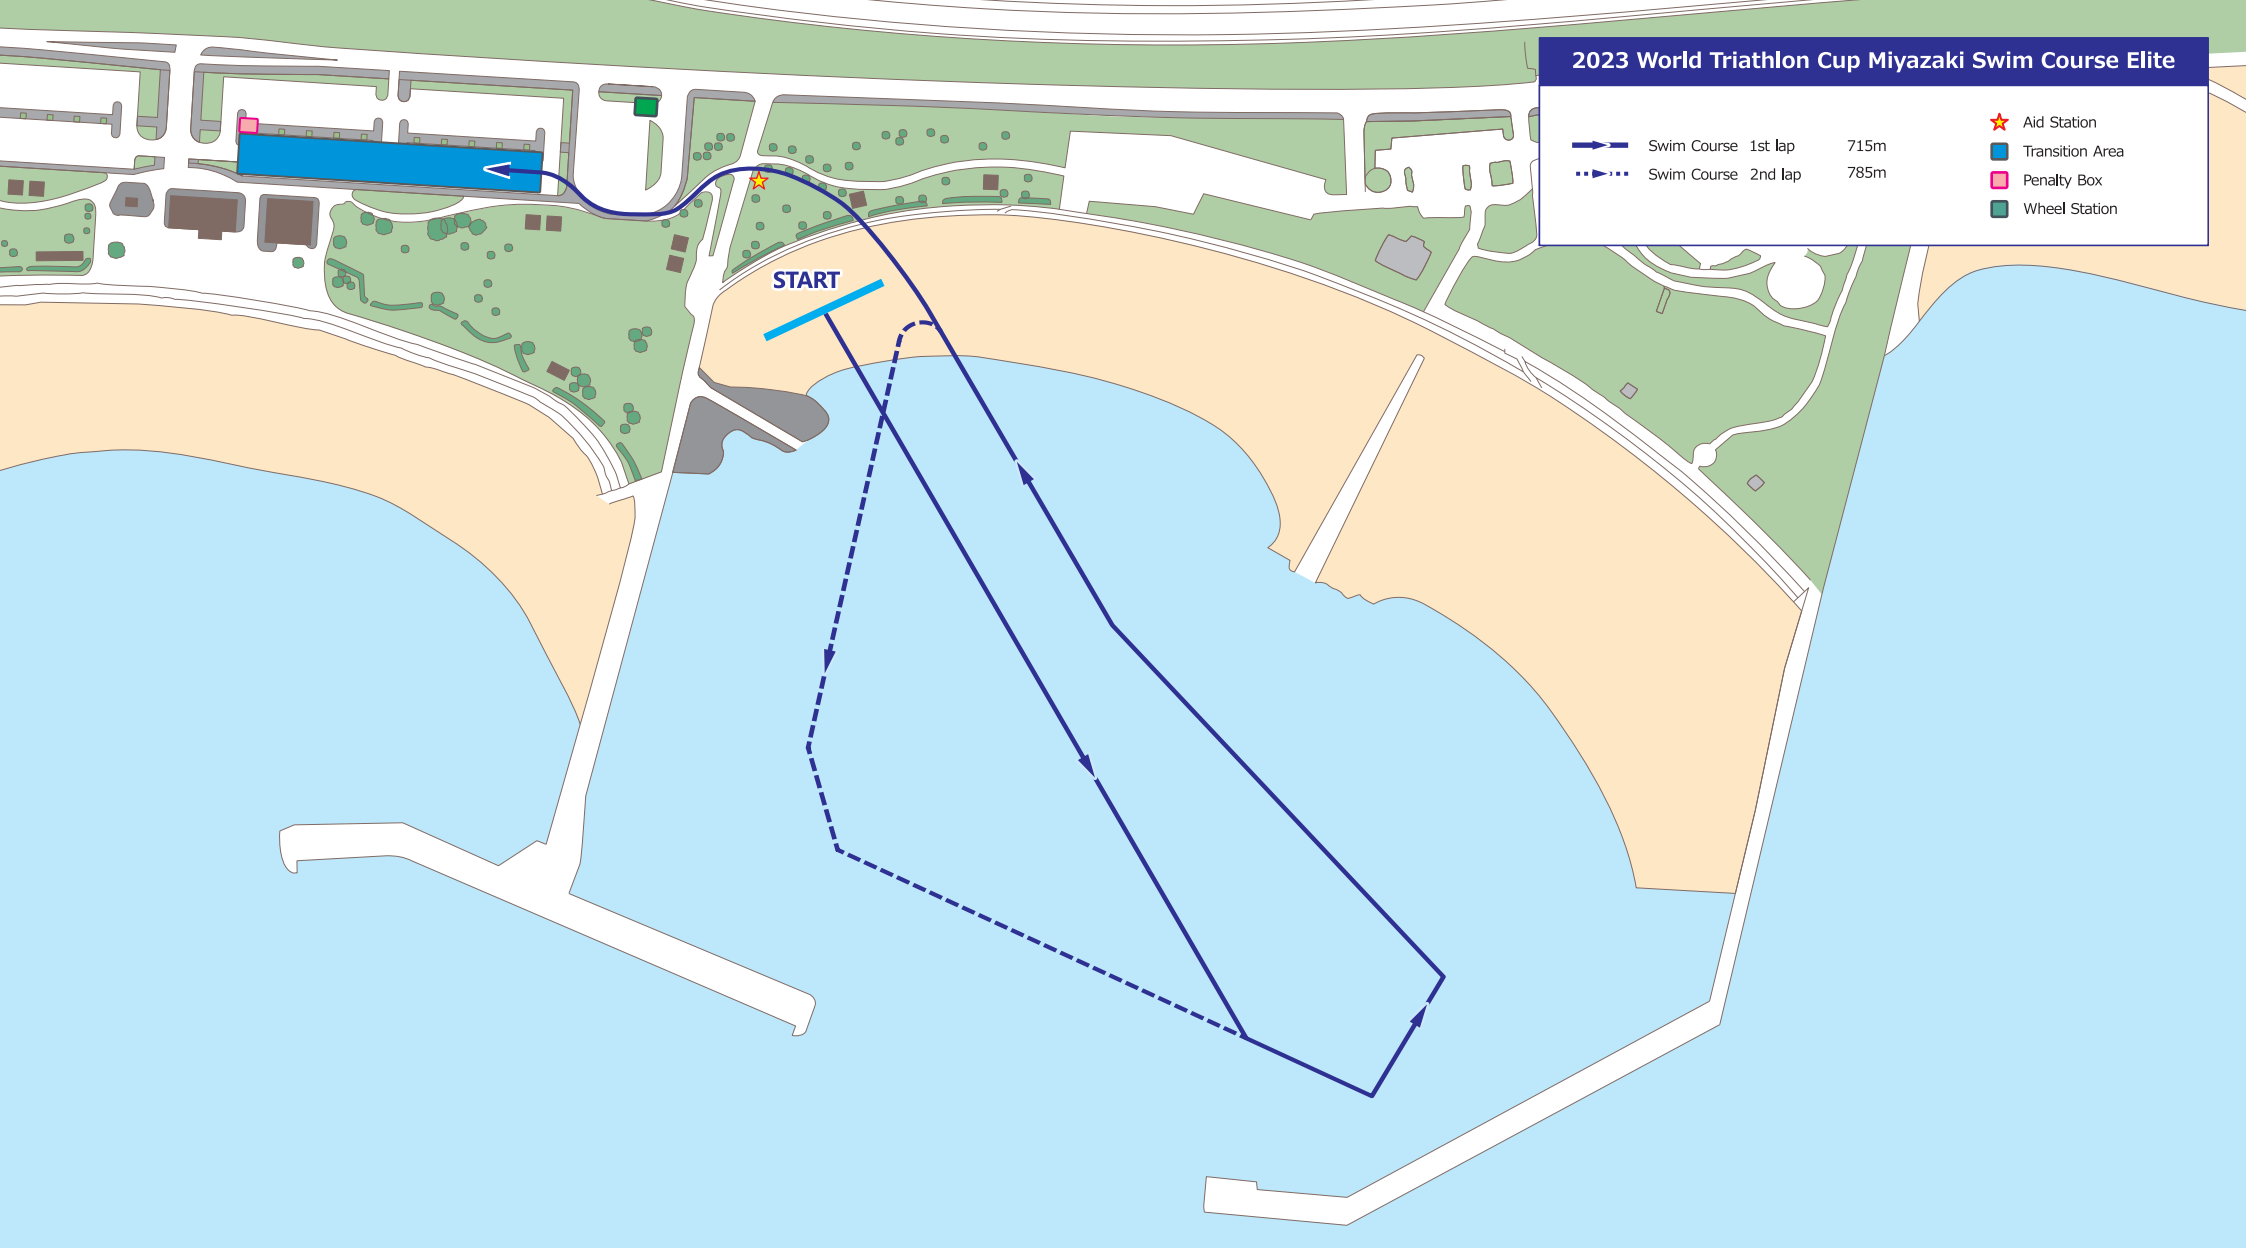

2023 World Triathlon Cup Miyazaki Swim Course Elite

— Swim Course 1st lap 715m
- - - Swim Course 2nd lap 785m

- ★ Aid Station
- Transition Area
- Penalty Box
- Wheel Station

2023 World Triathlon Cup Miyazaki Bike Course Elite

 Bike Course

40km(5km 8LAP)

 Aid Station

 Transition Area

 Penalty Box

 Wheel Station

2023 World Triathlon Cup Miyazaki Run Course Elite

Run Course

10km(2.5km 4LAP)

- ★ Aid Station
- Transition Area
- Penalty Box
- Wheel Station