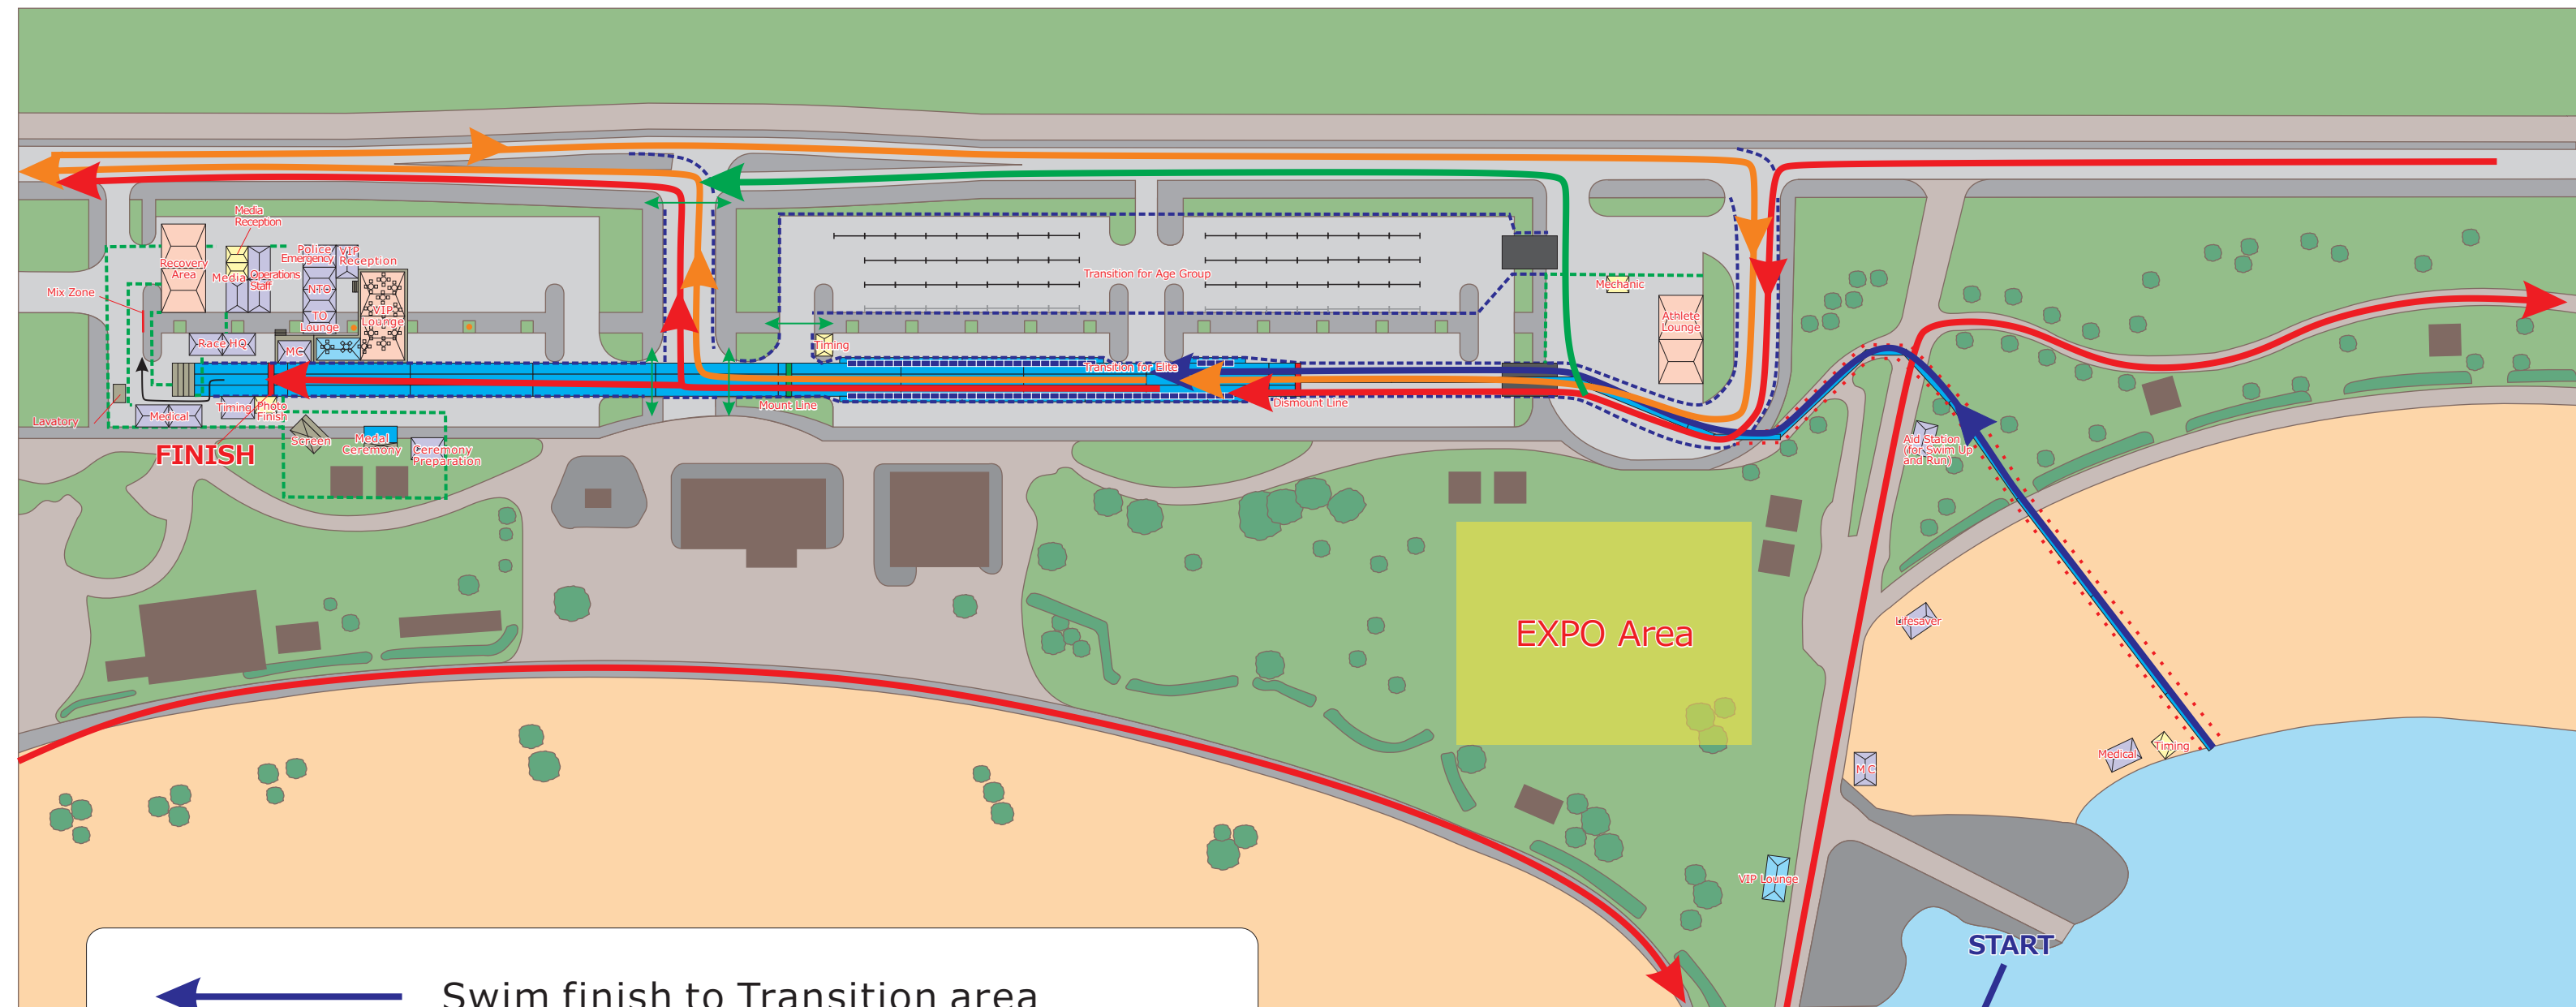

2016Miyazaki WC venue plan

- ← Swim finish to Transition area
- ← Bike course
- ← Run course
- ← Extra Run course for slow runner (When top runner passes 8km point.)