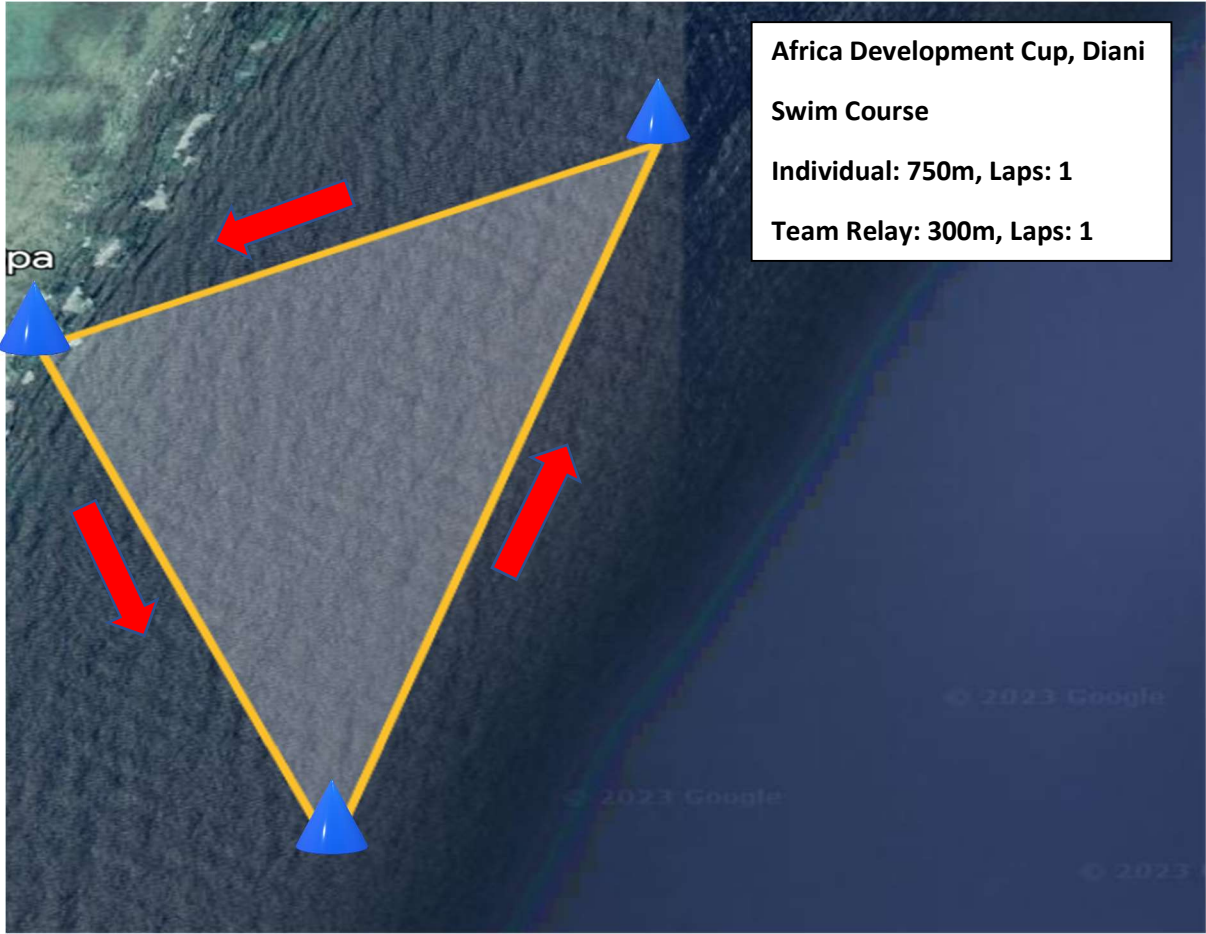

Africa Development Cup, Diani

Bike Course

Individual: 6.6km, Laps: 3

 Wheel Station

Morning Star Diani Beach Resort

diani reef

Diani Reef Beach Resort & Spa

Leopard Beach Resort and Spa

Diani Beach

Swahili Beach Resort

Diani Shopping Centre

Africa Development Cup, Diani

Swim Course

Individual: 750m, Laps: 1

Team Relay: 300m, Laps: 1

TRANSITION FLOW