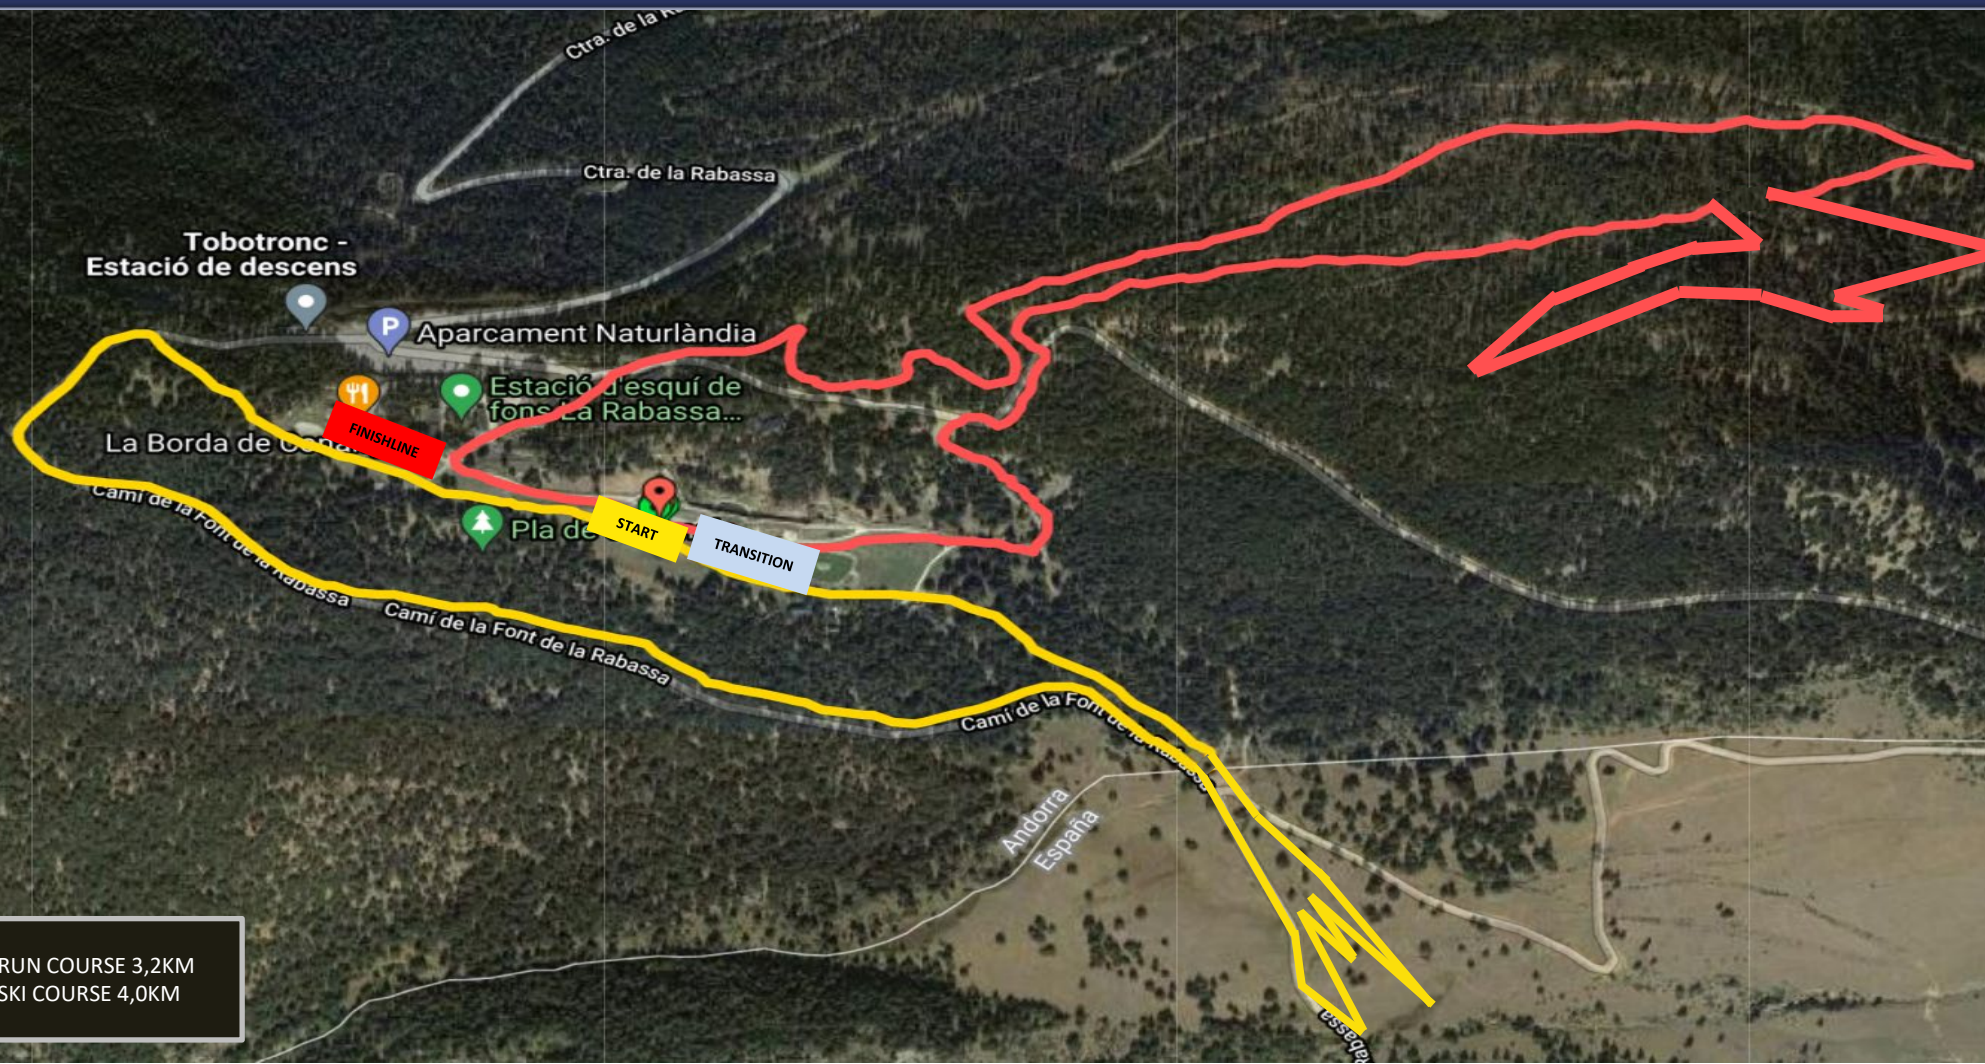

Winter
World Championships

ANDORRA

DUATHLON

Course maps

ANDORRA
MULTISPORT
FESTIVAL

ELITE/U23 – Winter Duathlon Standard General Course Map

— RUN COURSE 1,35KM
— SKI COURSE 3,1KM

Elite/U23

Run: 3 laps of 1,35k
Ski: 2 laps of 3,1k

Repetition: x3

Total Run 12,15k
Total Ski 18,6k

Juniors - Winter Duathlon Sprint General Course Map

Juniors

Run: 2 laps of 1,1k
Ski: 1 laps of 4k

Repetition: x3

Total Run 6,6k
Total Ski 12k

Age-Group / Para - Winter Duathlon Sprint General Course Map

Age-Group / Para

Run: 2 laps of 3,2k

Ski: 3 laps of 4k

Total Run 6,4k

Total Ski 12,0k