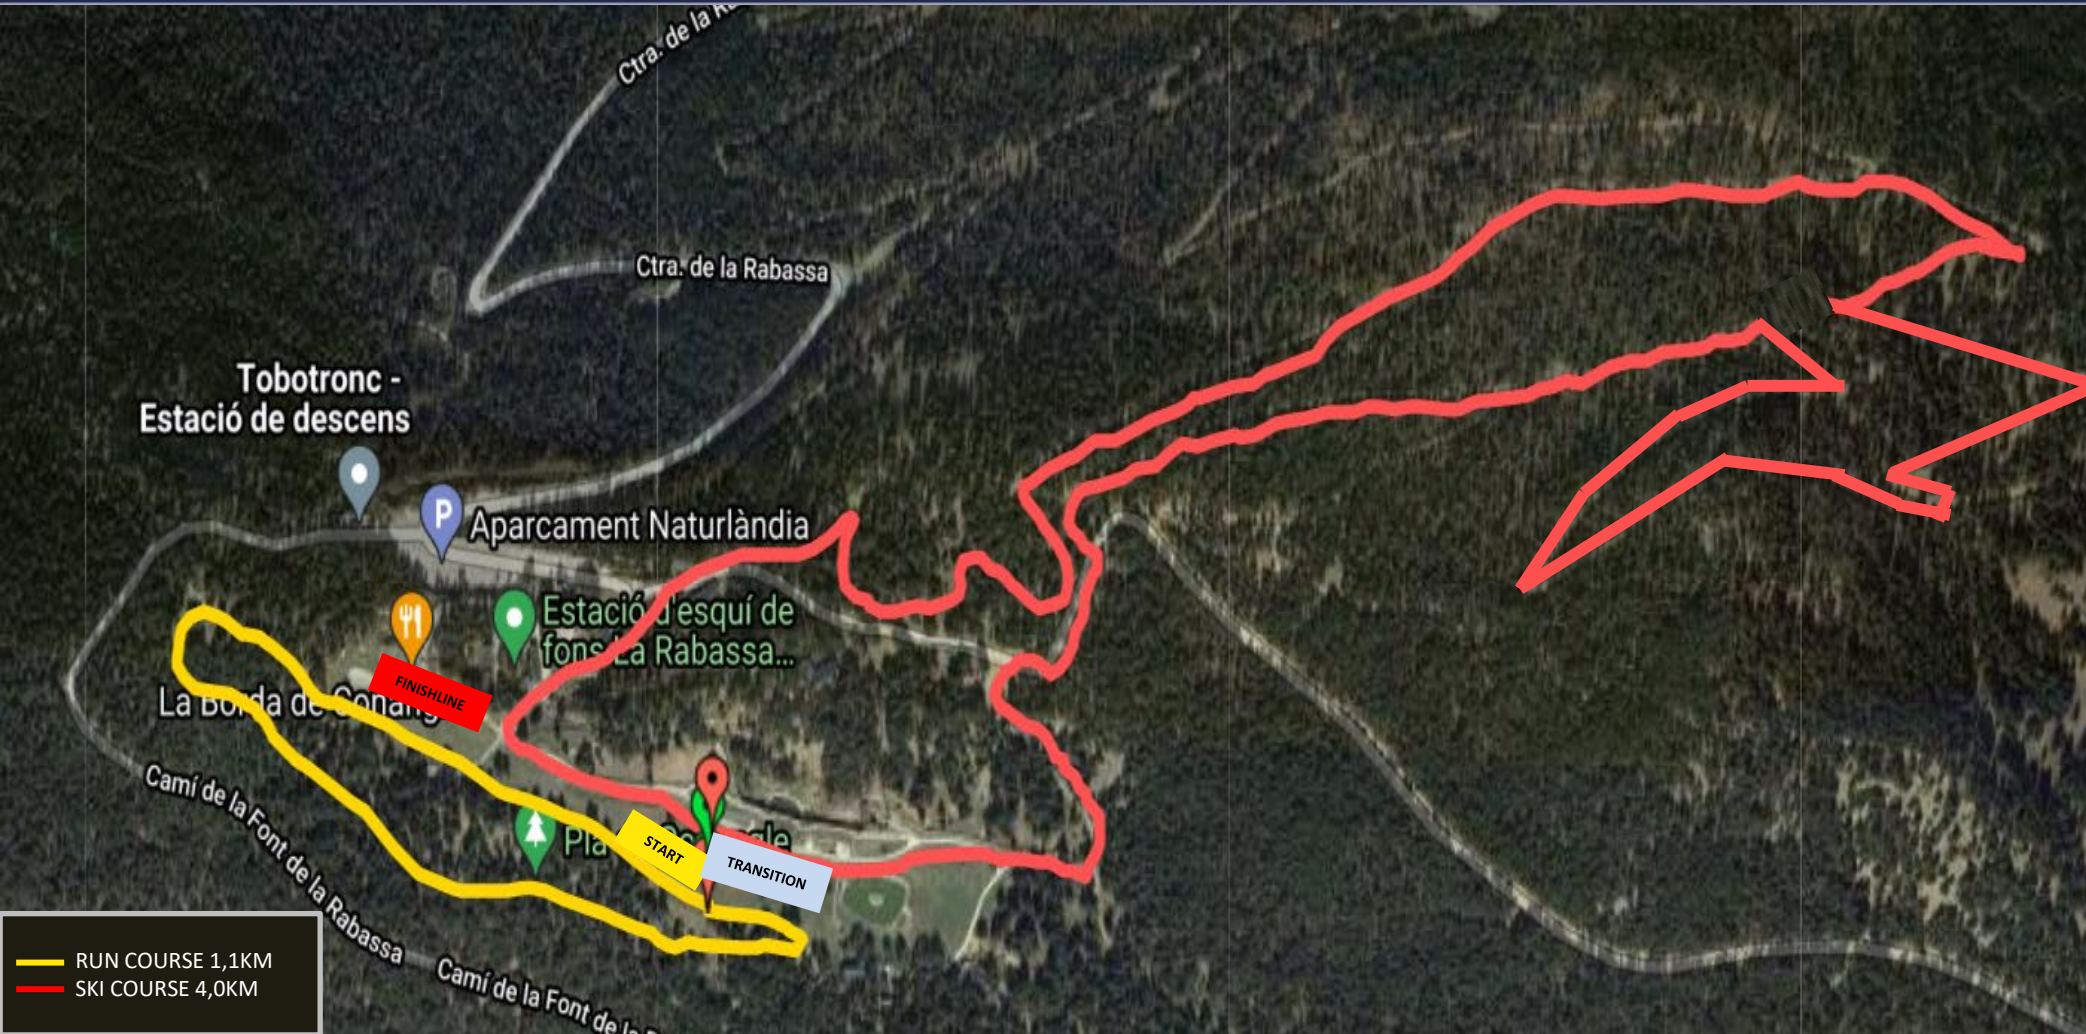

Winter
World Championships

ANDORRA

DUATHLON

Course maps

ANDORRA
MULTISPORT
FESTIVAL

ELITE/U23 – Winter Duathlon Standard General Course Map

— RUN COURSE 1,35KM
— SKI COURSE 3,1KM

Elite/U23

Run: 3 laps of 1,35k
Ski: 2 laps of 3,1k

Repetition: x3

Total Run 12,15k
Total Ski 18,6k

Juniors - Winter Duathlon Sprint General Course Map

Juniors

Run: 2 laps of 1,1k
Ski: 1 laps of 4k

Repetition: x3

Total Run 6,6k
Total Ski 12k

Age-Group / Para - Winter Duathlon Sprint General Course Map

Age-Group / Para

Run: 2 laps of 3,2k

Ski: 3 laps of 4k

Total Run 6,4k

Total Ski 12,0k