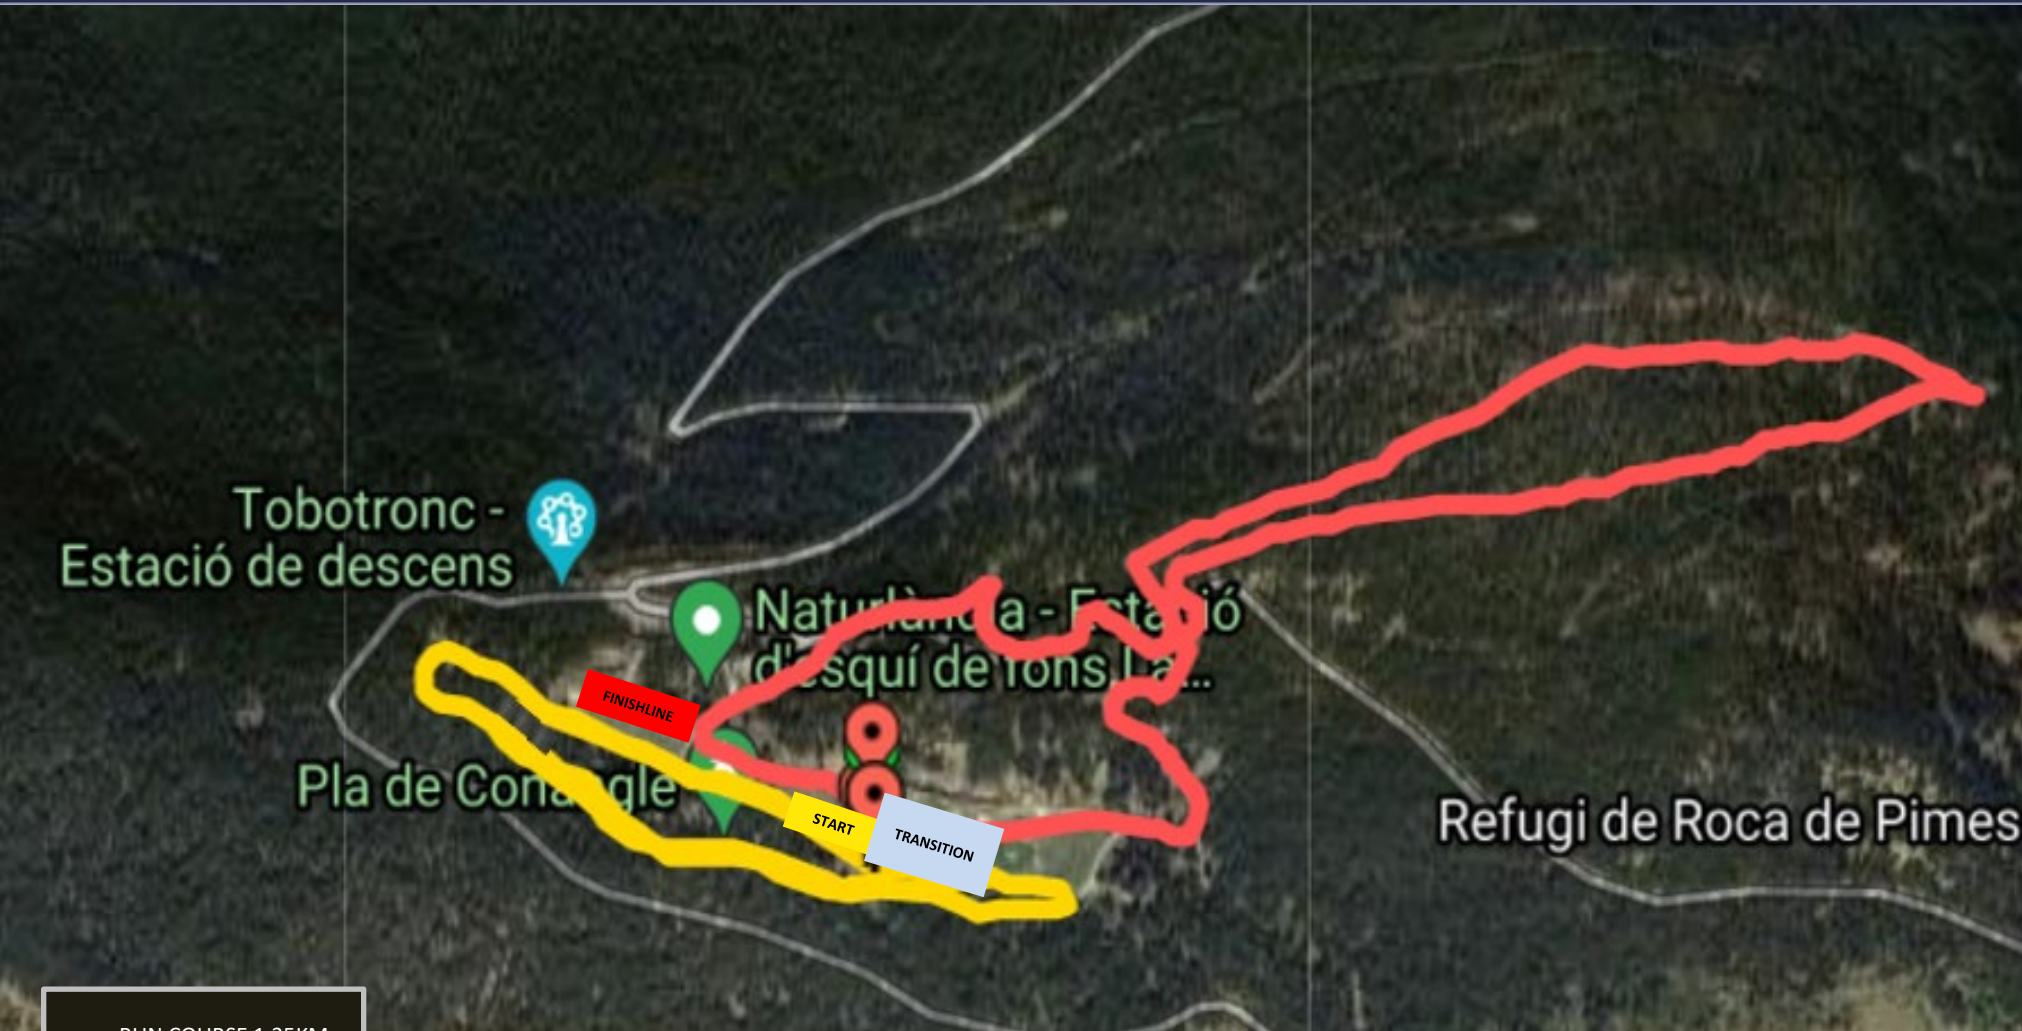

Winter
World Championships

ANDORRA

DUATHLON

Course maps

ANDORRA
MULTISPORT
FESTIVAL

ELITE/U23 – Winter Duathlon Standard General Course Map

— RUN COURSE 1,35KM
— SKI COURSE 3,1KM

Elite/U23

Run: 3 laps of 1,35k
Ski: 2 laps of 3,1k

Repetition: x3

Total Run 12,15k
Total Ski 18,6k

Juniors - Winter Duathlon Sprint General Course Map

Juniors

Run: 2 laps of 1,1k
Ski: 1 laps of 4k

Repetition: x3

Total Run 6,6k
Total Ski 12k

Age-Group / Para - Winter Duathlon Sprint General Course Map

Age-Group / Para

Run: 2 laps of 3,2k

Ski: 3 laps of 4k

Total Run 6,4k

Total Ski 12,0k