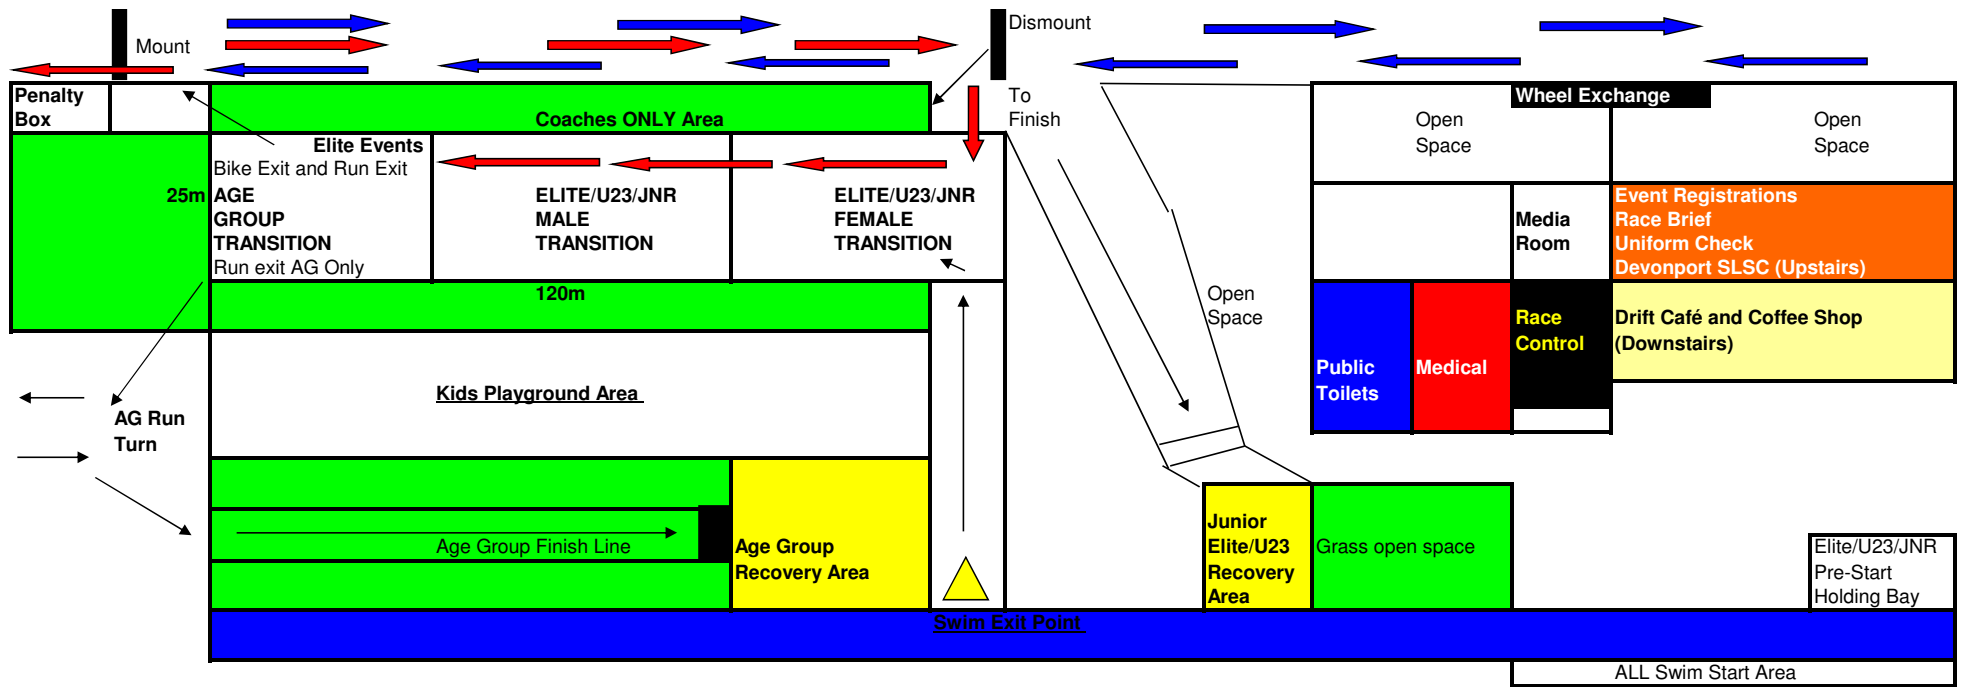

**2012 Devonport OTU Triathlon Oceania Championships
SITE PLAN**

Elite Aid Station is 500m into run
Age Group is 900m into Run

Bike Course
 Run Course