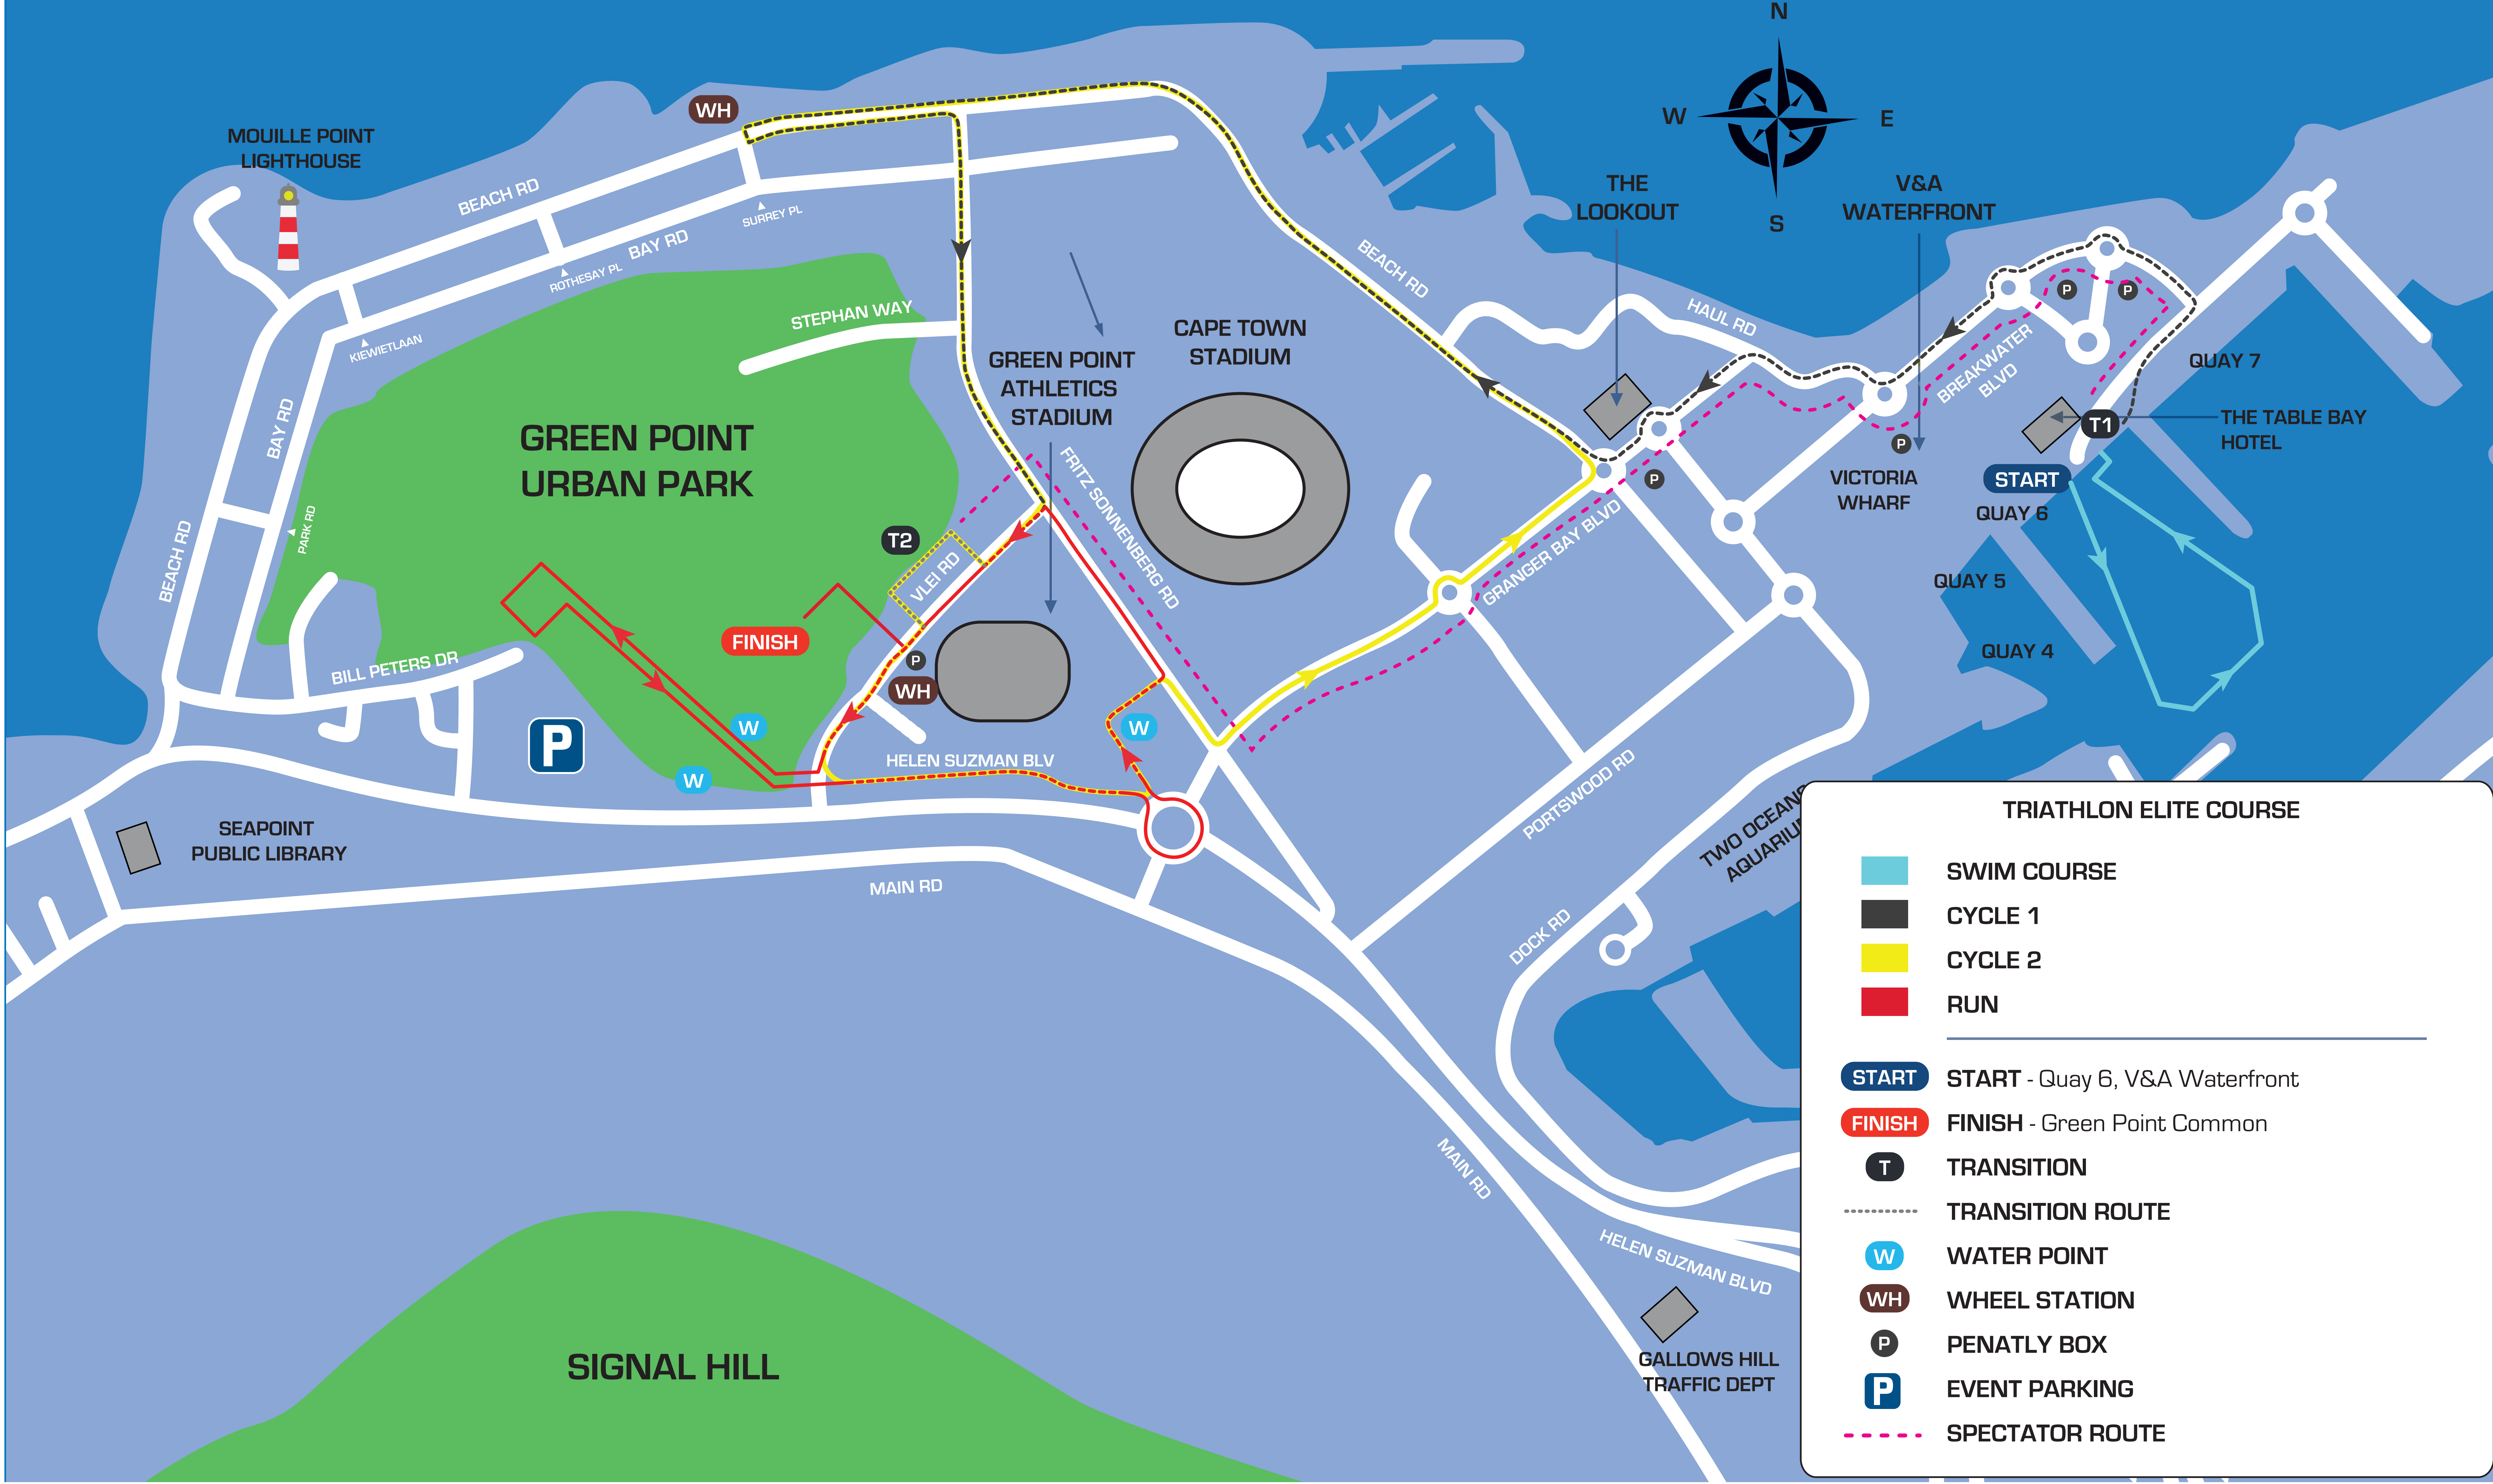

TRIATHLON ELITE COURSE

TRIATHLON ELITE COURSE

- SWIM COURSE
- CYCLE 1
- CYCLE 2
- RUN

- START **START** - Quay 6, V&A Waterfront
- FINISH **FINISH** - Green Point Common
- T **TRANSITION**
- **TRANSITION ROUTE**
- W **WATER POINT**
- WH **WHEEL STATION**
- P **PENALTY BOX**
- P **EVENT PARKING**
- - - - - **SPECTATOR ROUTE**

* COURSE SUBJECT TO CHANGE, REFER TO CAPETOWN.TRIATHLON.ORG FOR UP TO DATE INFORMATION.