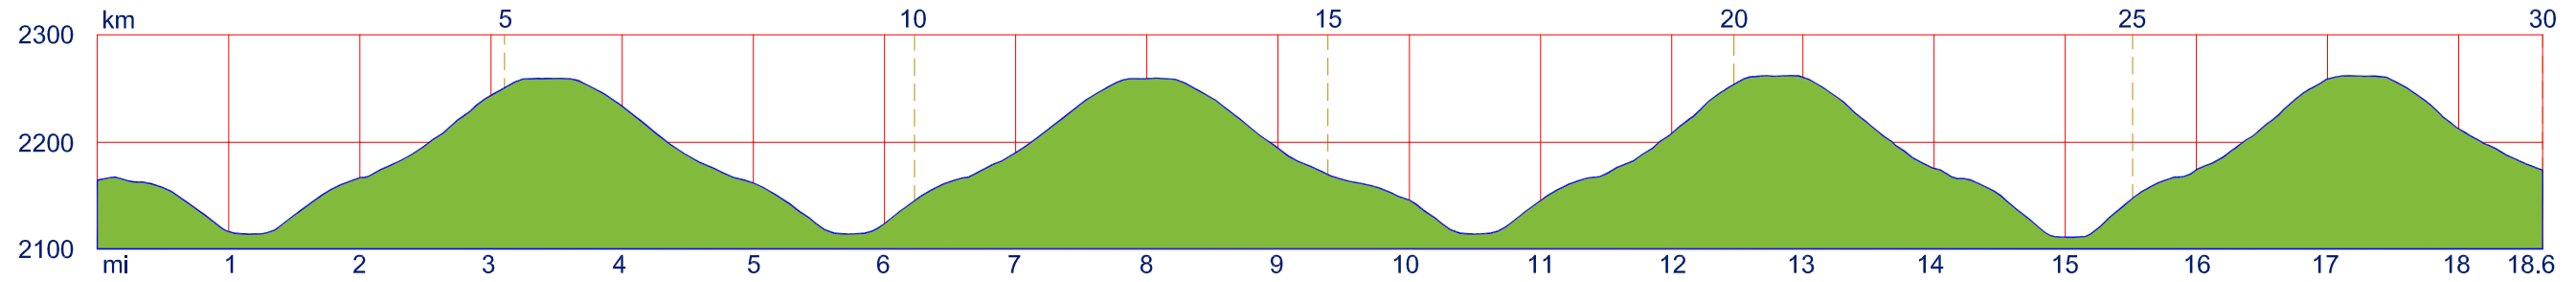

2011 ITU - 30 K RUN COURSE

RUN COURSE

- Exit transition turning heading towards Library Road.
- Take Left on Library Road
- Right on Paseo Verde Road
- Right on Desert Shadow Lane
- U-Turn on Desert Shadow at Turn Around Point
- Left on Armargosa which is adjacent to Paseo Verde
- Left on Library Road
- Left on Green Valley Parkway
- Left on Horizon Ridge Parkway
- U-Turn on Horizon Ridge Parkway
- Right on Green Valley Parkway
- Right on Library Road
- Turn Around Point at Finish Line Area for 2nd; 3rd and 4th Lap

- ★ START
- AID STATION
- ★ FINISH
- COURSE