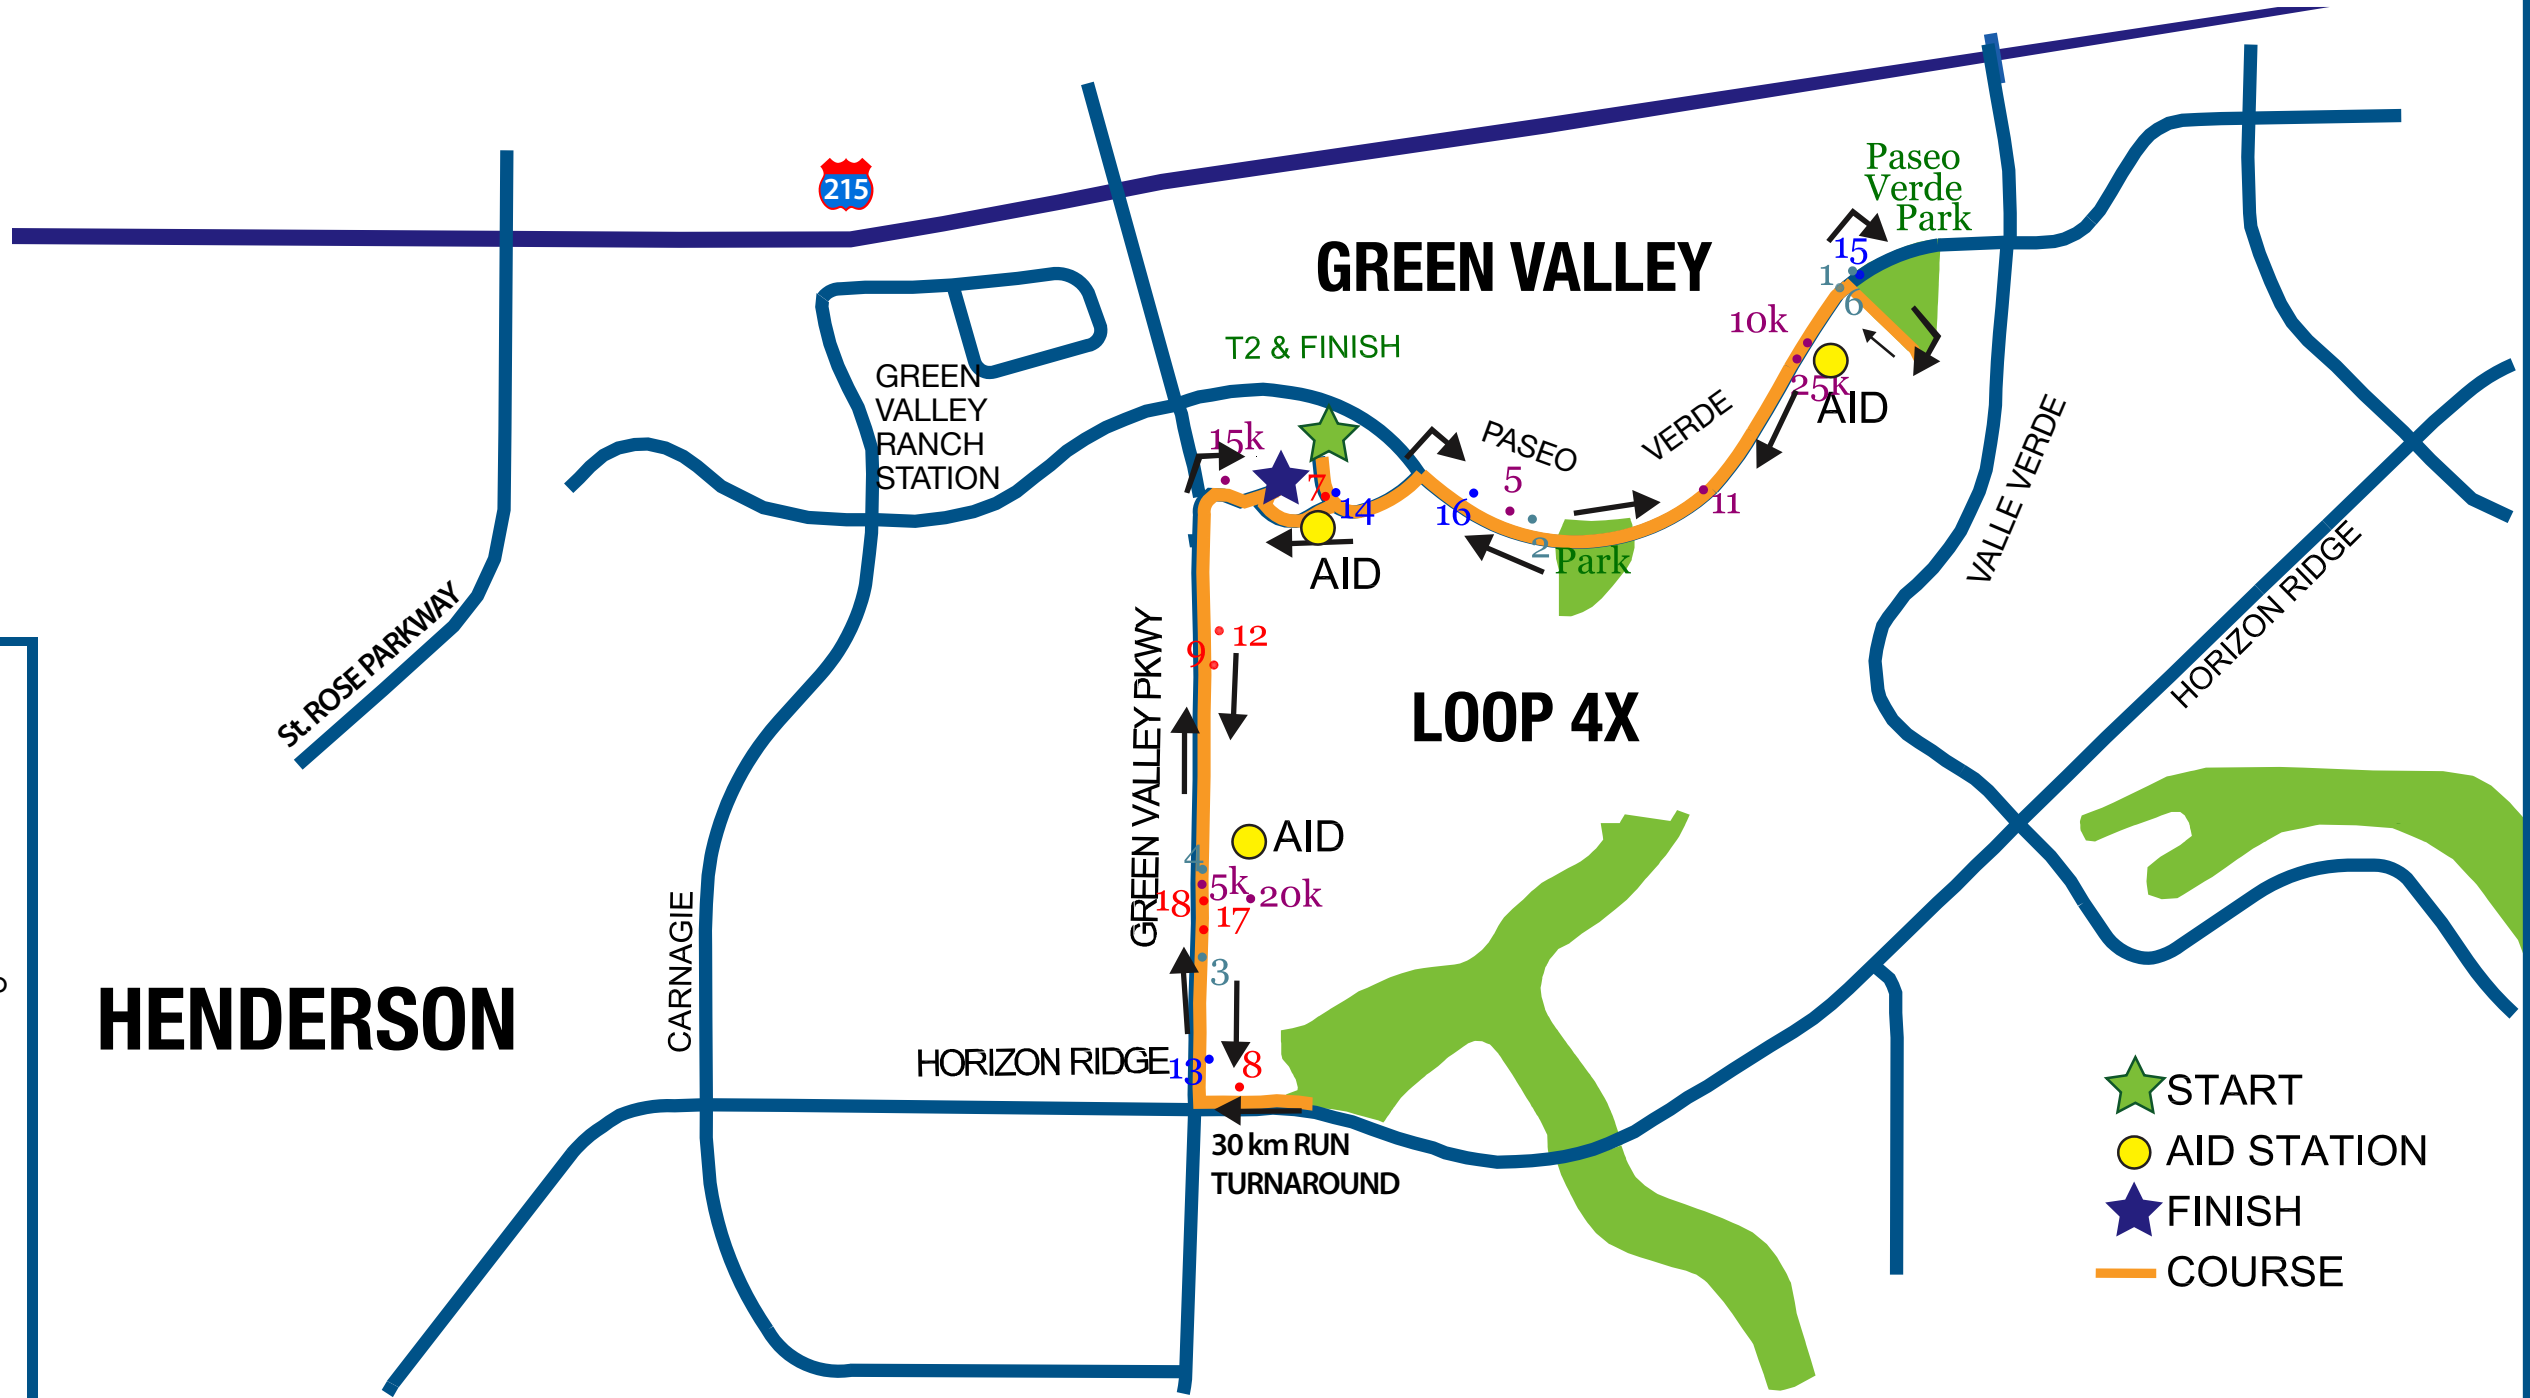

2011 ITU - 30 K RUN COURSE

RUN COURSE

- Exit transition turning heading towards Library Road.
- Take Left on Library Road
- Right on Paseo Verde Road
- Right on Desert Shadow Lane
- U-Turn on Desert Shadow at Turn Around Point
- Left on Armargosa which is adjacent to Paseo Verde
- Left on Library Road
- Left on Green Valley Parkway
- Left on Horizon Ridge Parkway
- U-Turn on Horizon Ridge Parkway
- Right on Green Valley Parkway
- Right on Library Road
- Turn Around Point at Finish Line Area for 2nd; 3rd and 4th Lap

- ★ START
- AID STATION
- ★ FINISH
- COURSE