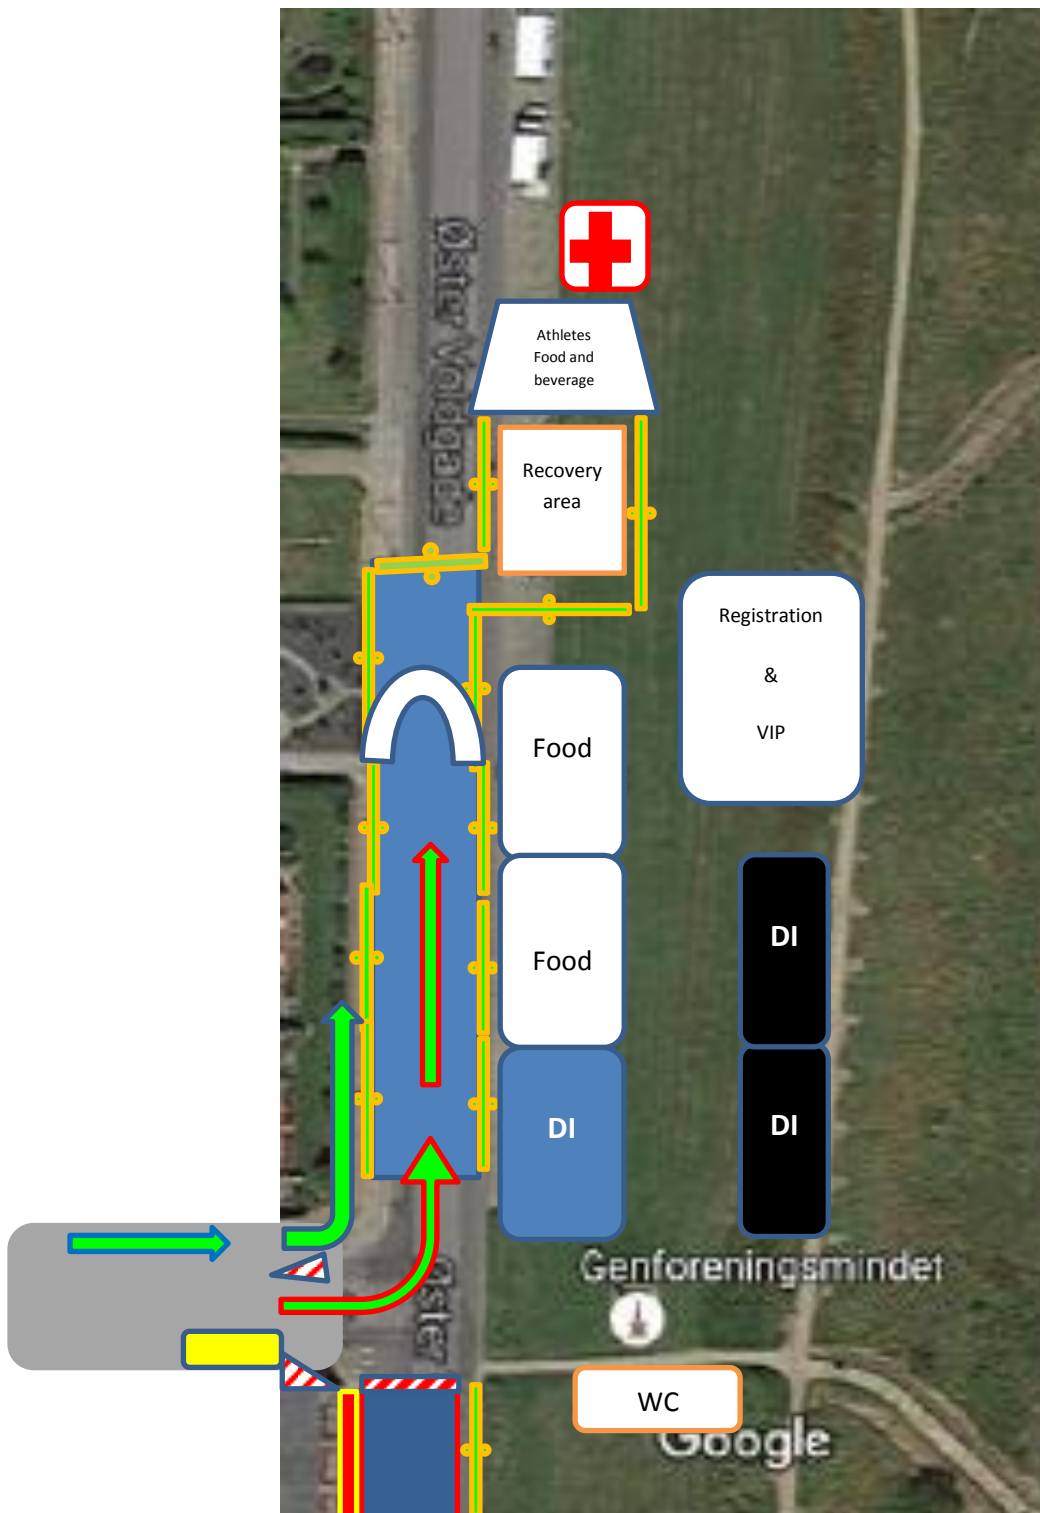

Finish 2016 Fredericia ETU ELITE (& Youth)

	Penalty Box		
	Split		
	T2 -> Run course		2. round run course ETU
	Run course -> Finishline		Finish Line
	Security fence		