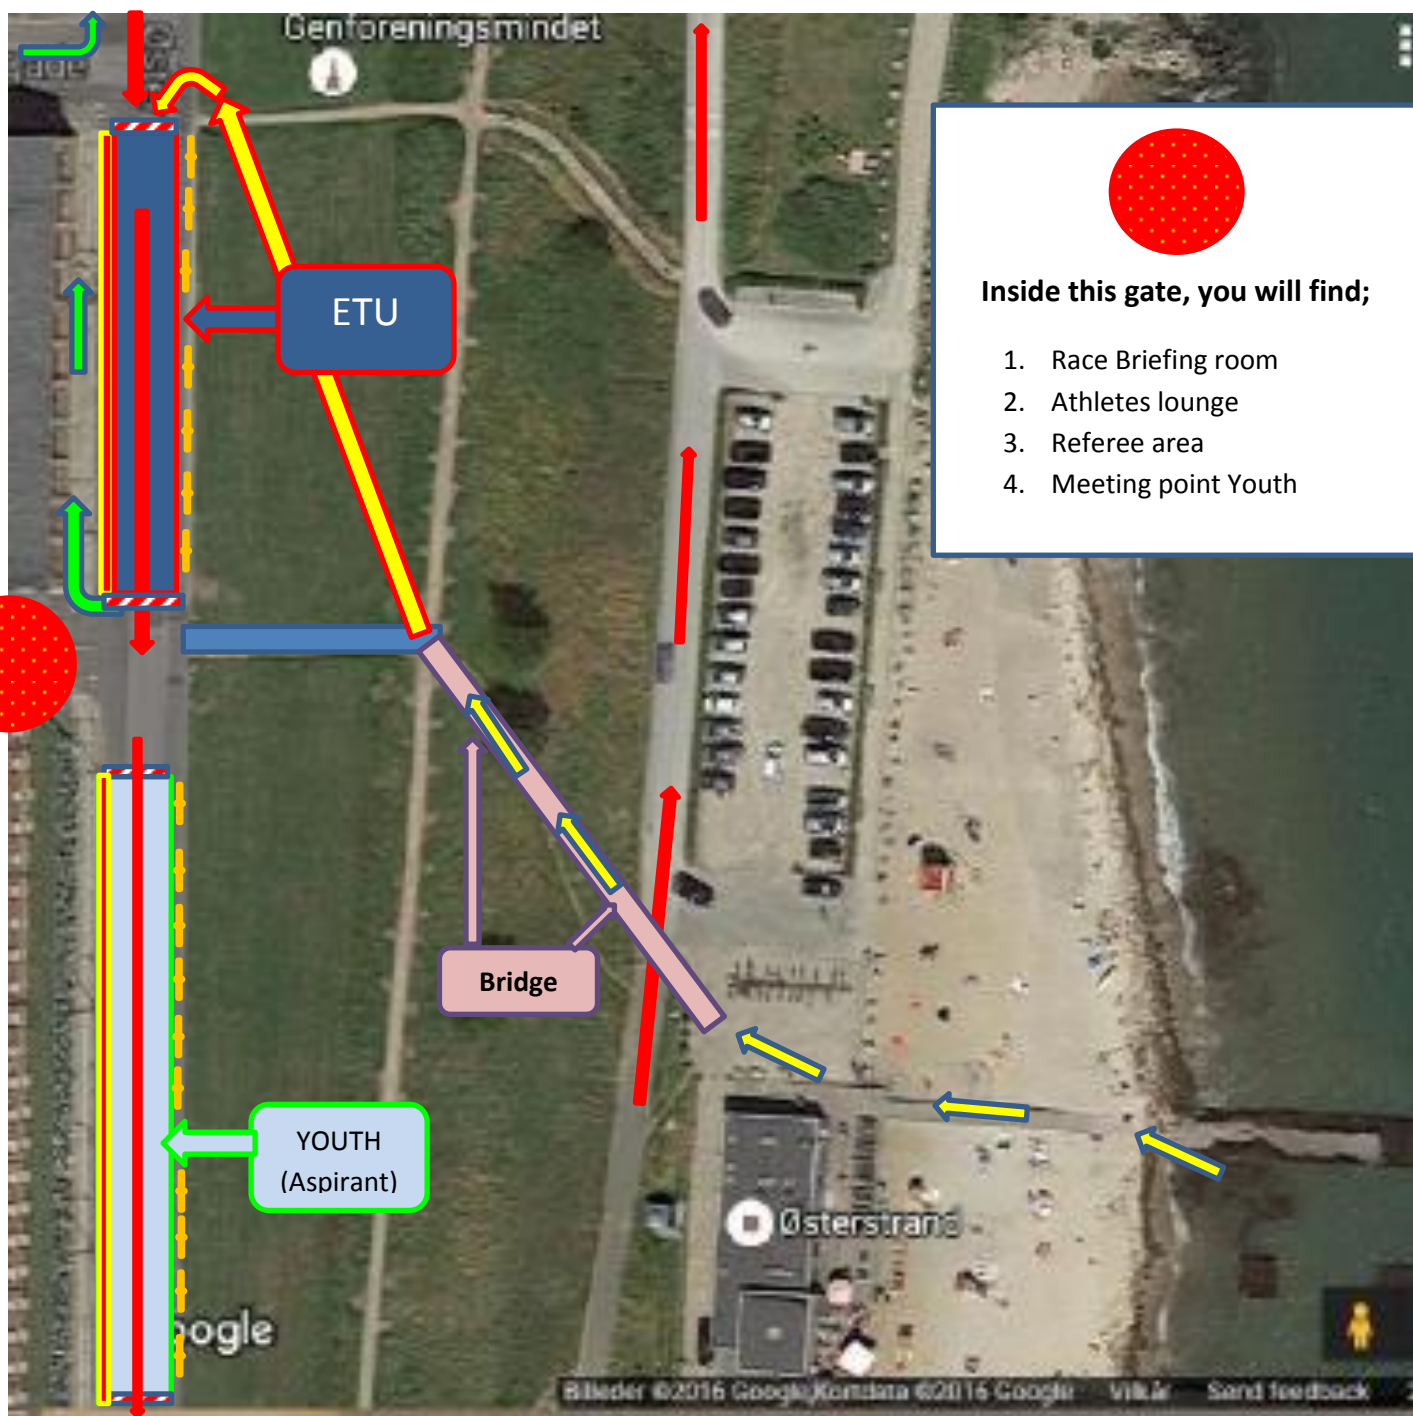

# Transitions Fredericia 2016 ETU (& Youth).

Inside this gate, you will find;

1. Race Briefing room
2. Athletes lounge
3. Referee area
4. Meeting point Youth

	Swim -> T1		
	Racks		
	Mount og De-Mount line		
	Bike course		
	T2 -> Run course		2. round run course ETU
	Security fence		