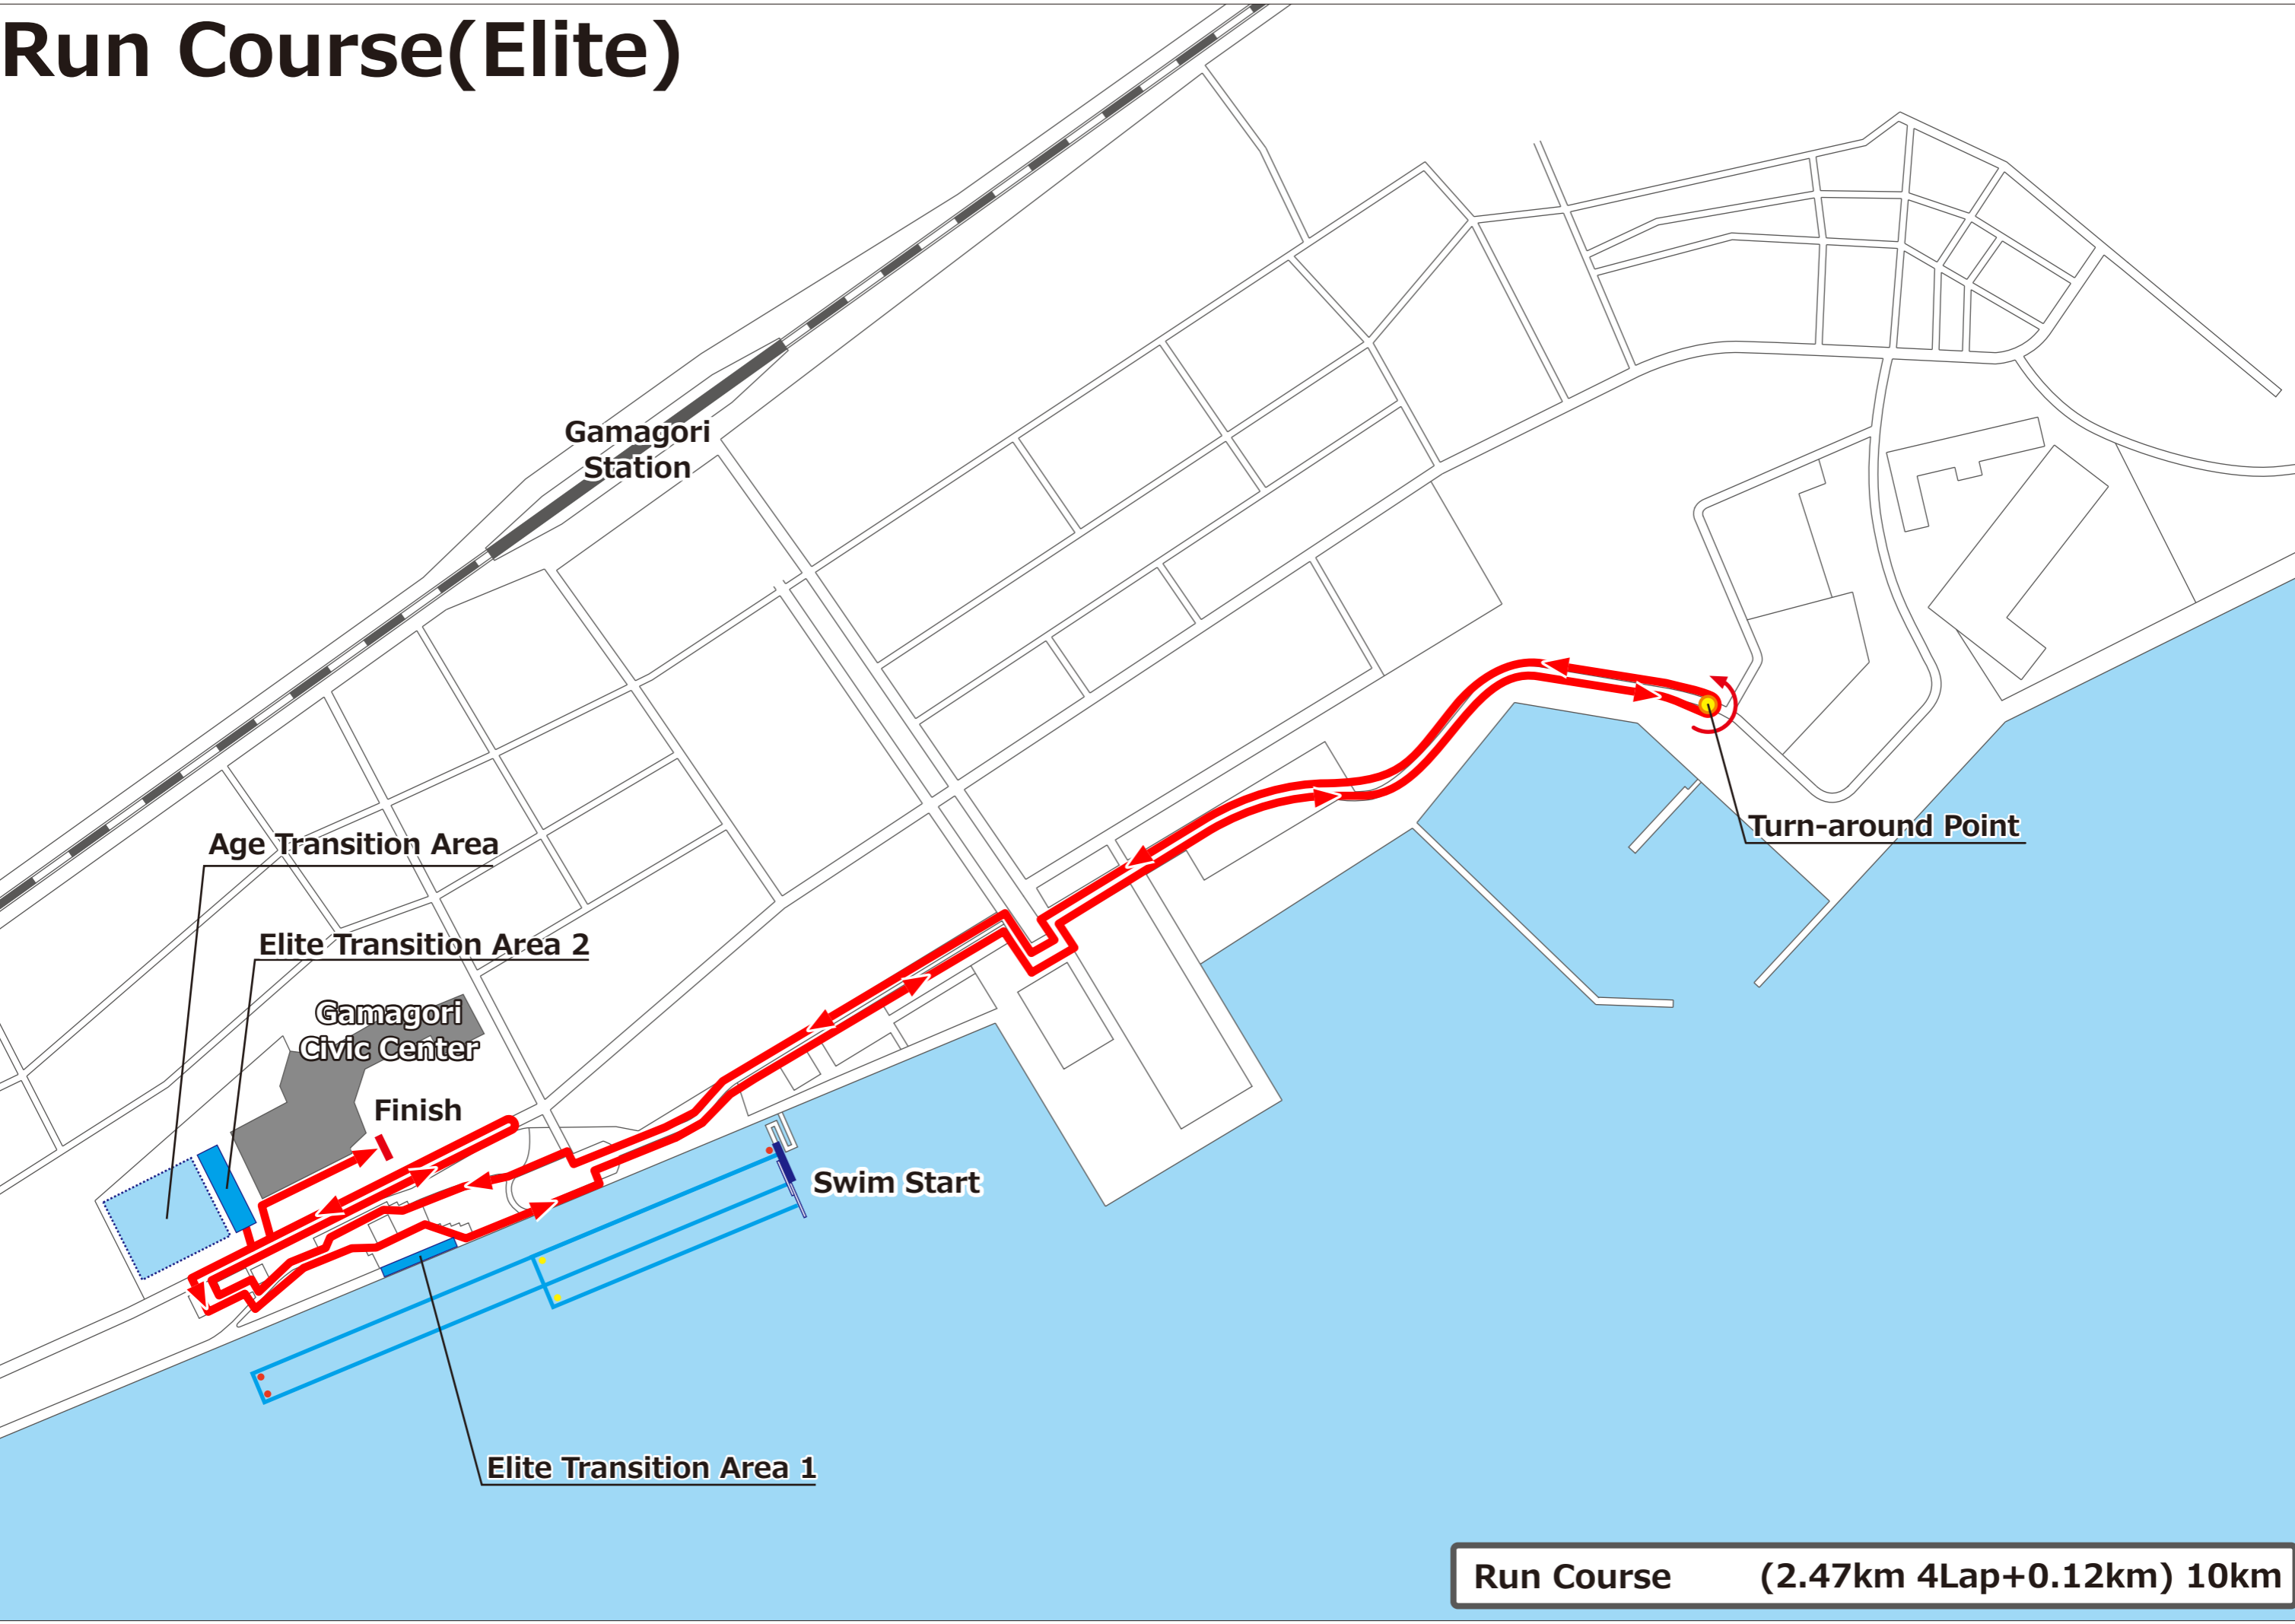

Run Course(Elite)

Run Course (2.47km 4Lap+0.12km) 10km