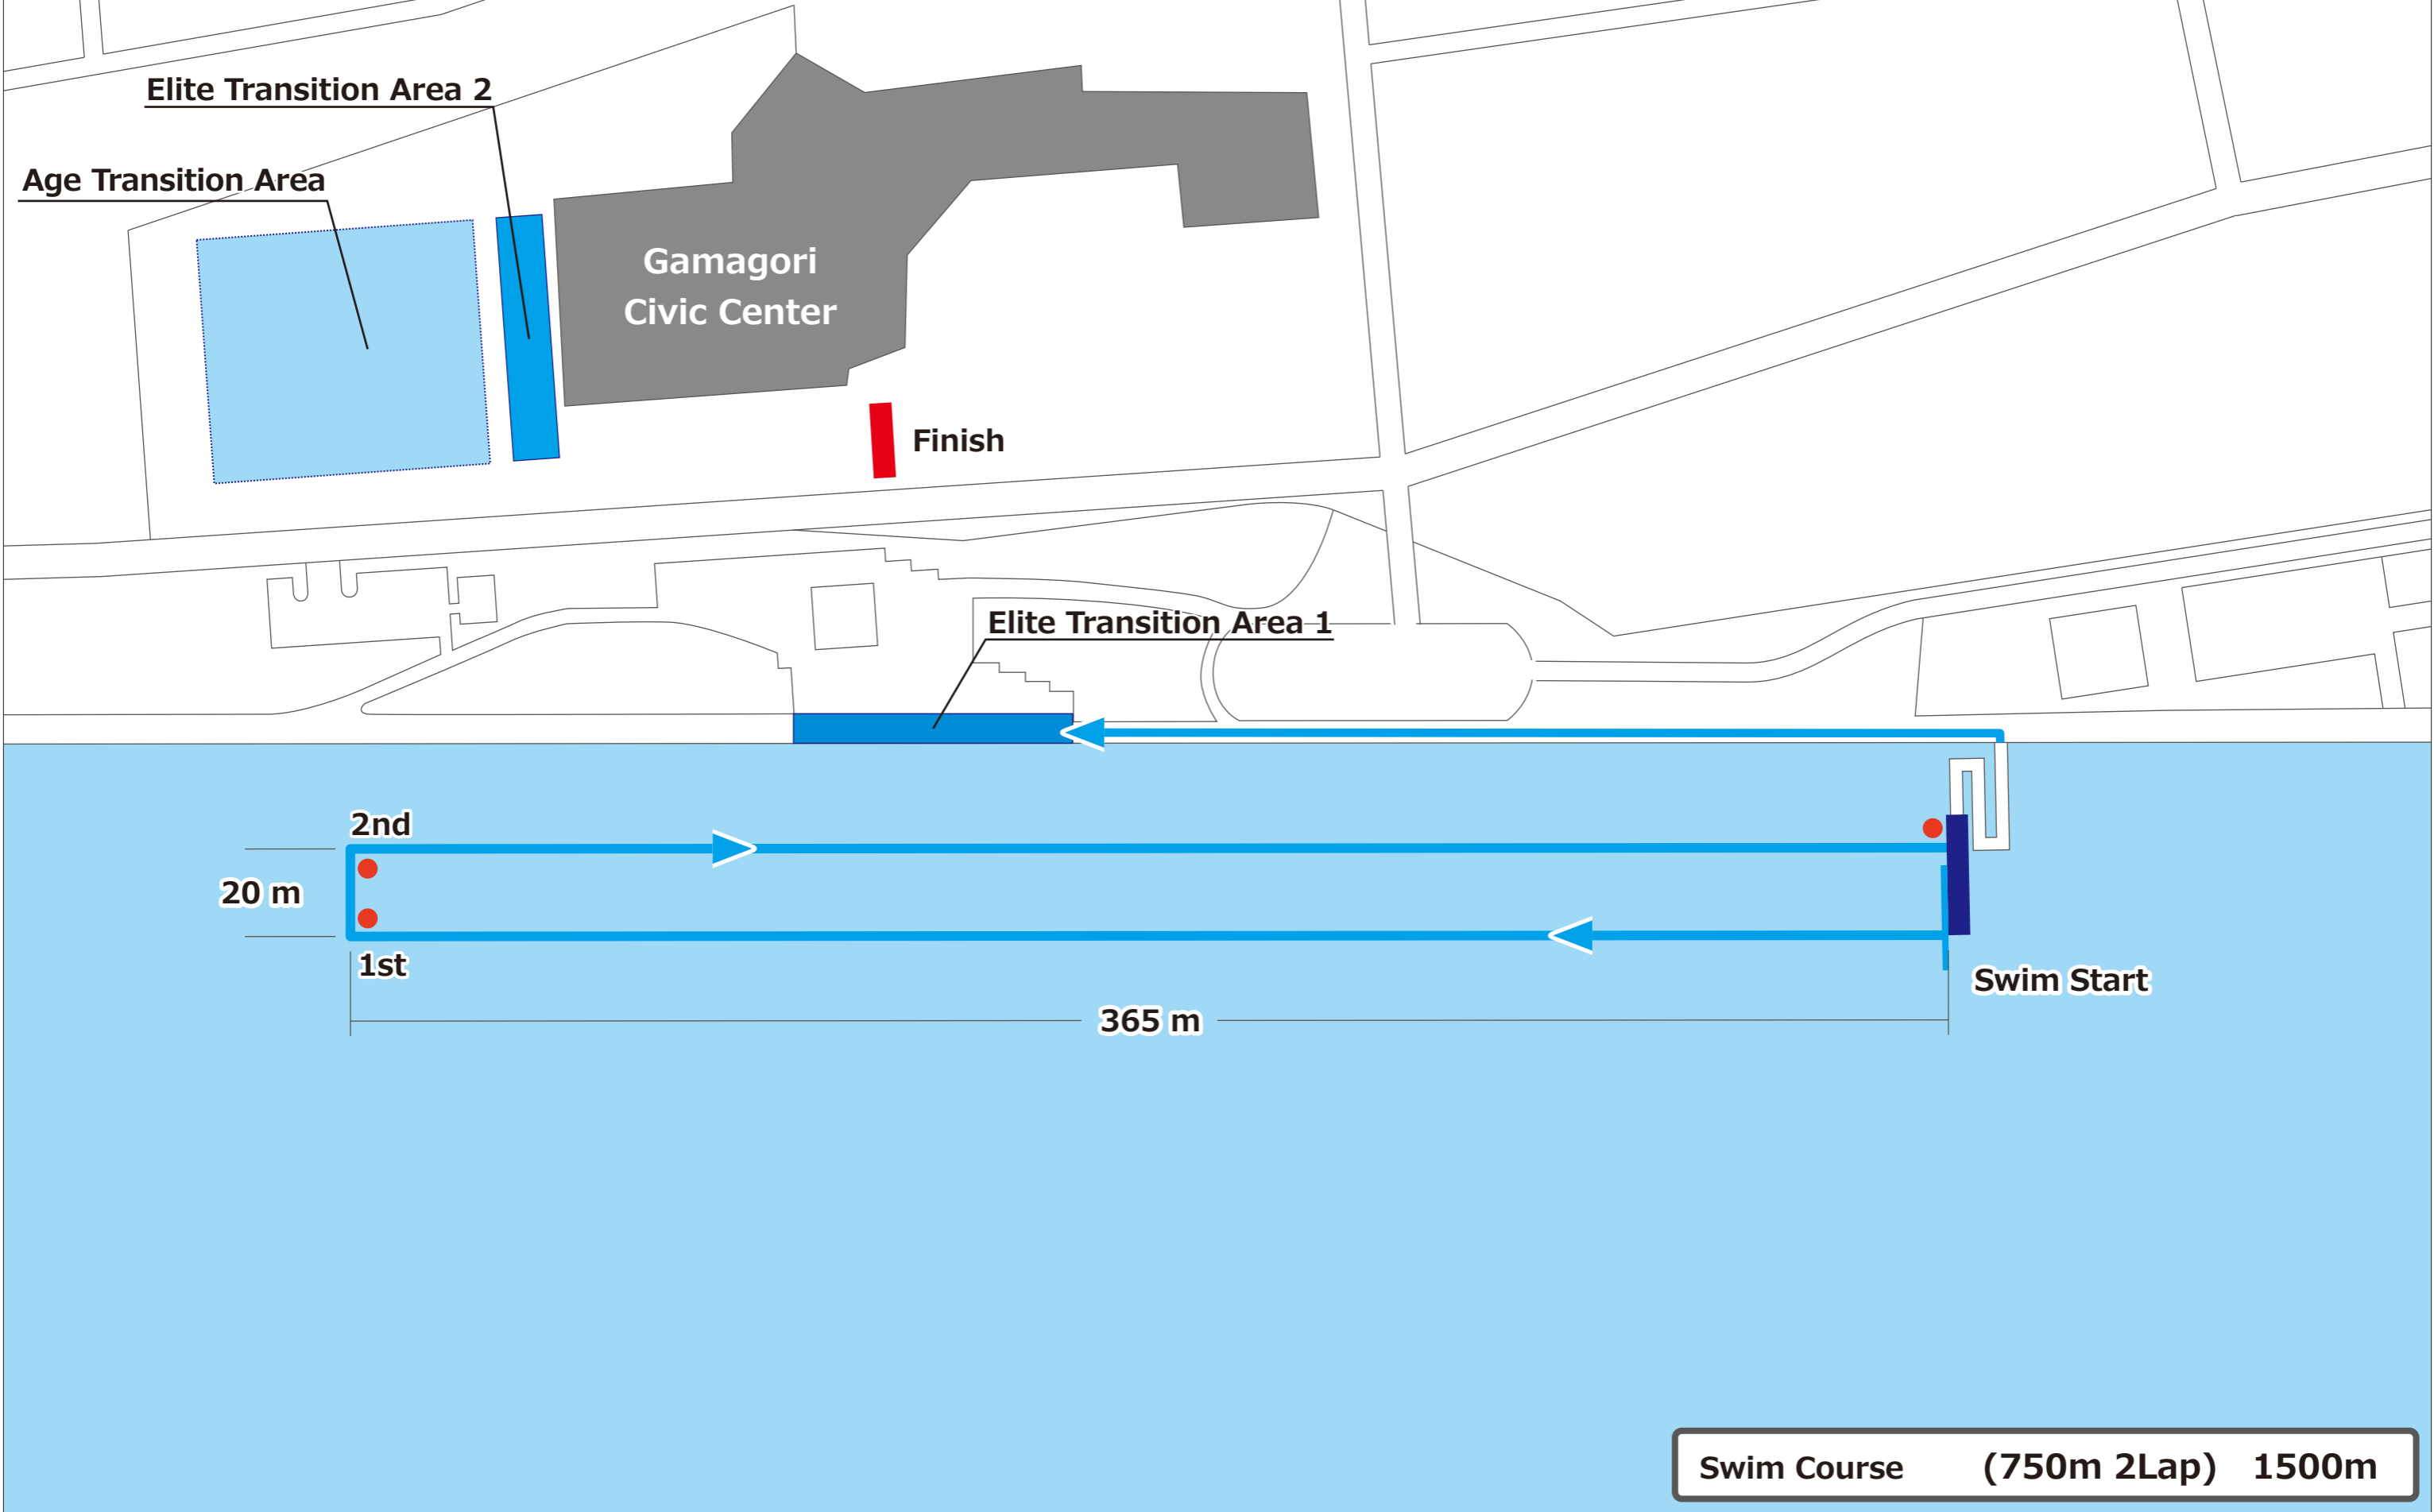

Swim Course(Elite)

Swim Course (750m 2Lap) 1500m