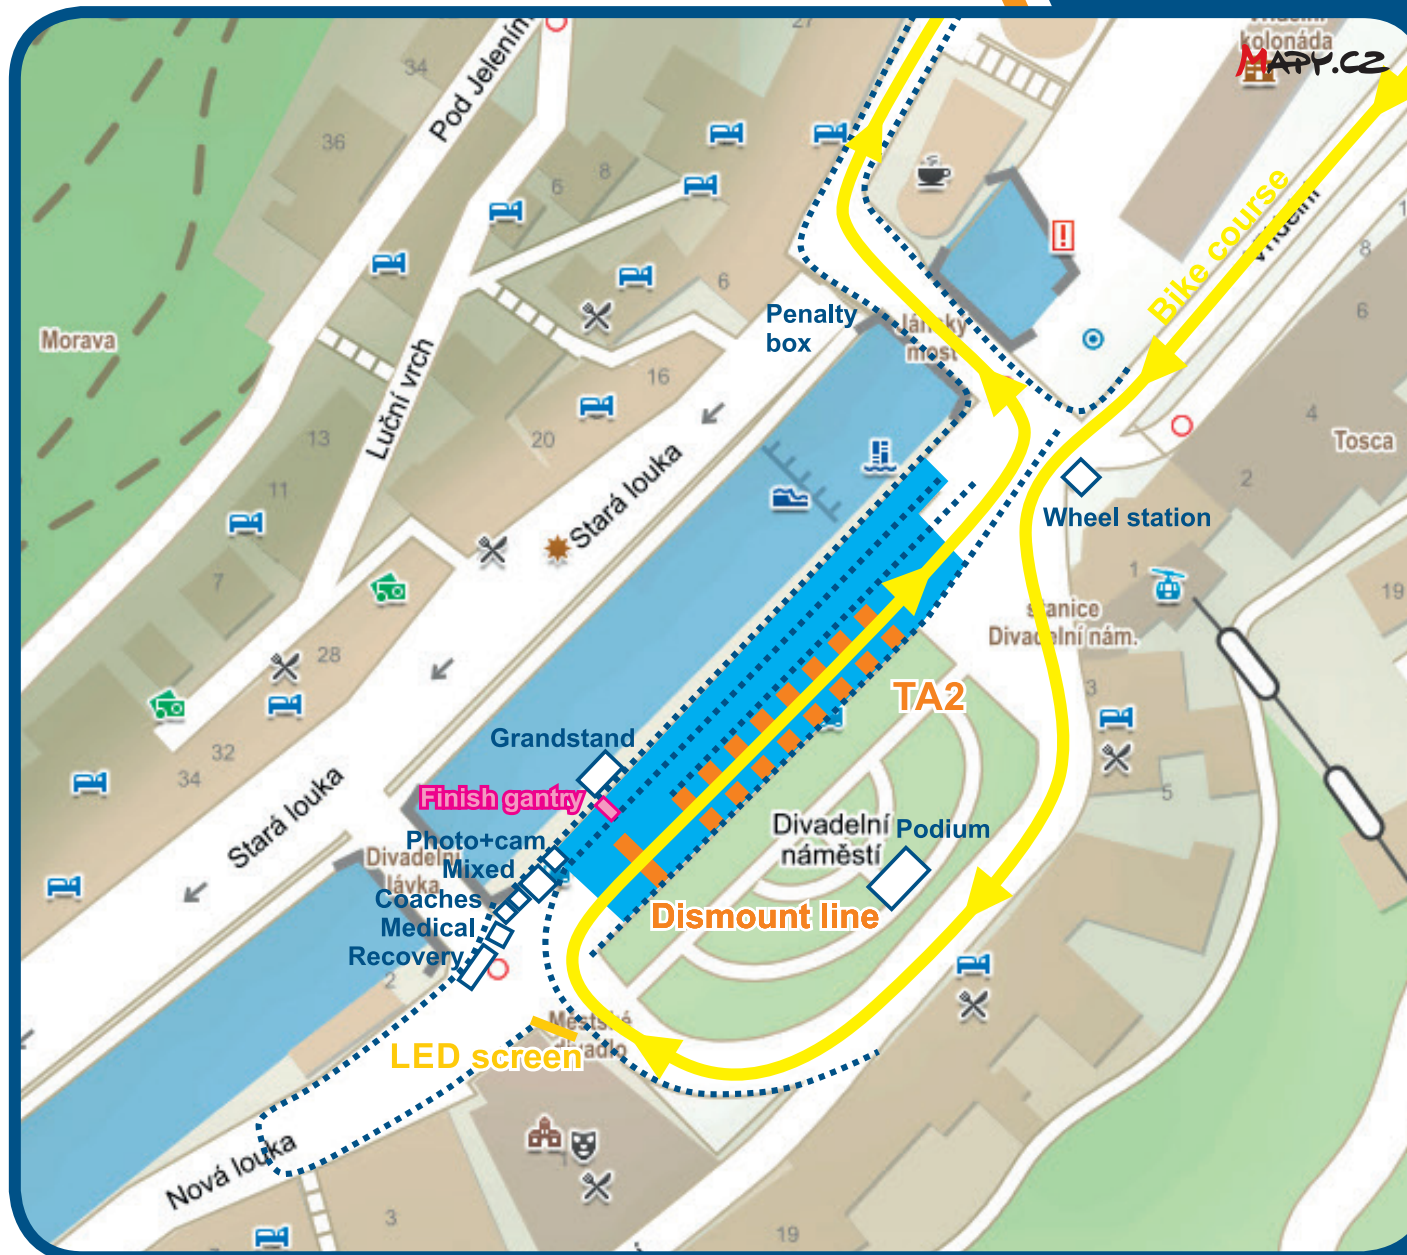

TRANSITION AREA 2

DETAIL VIEW

BIKE

Karlovy VARY°

ITU triathlon World Cup