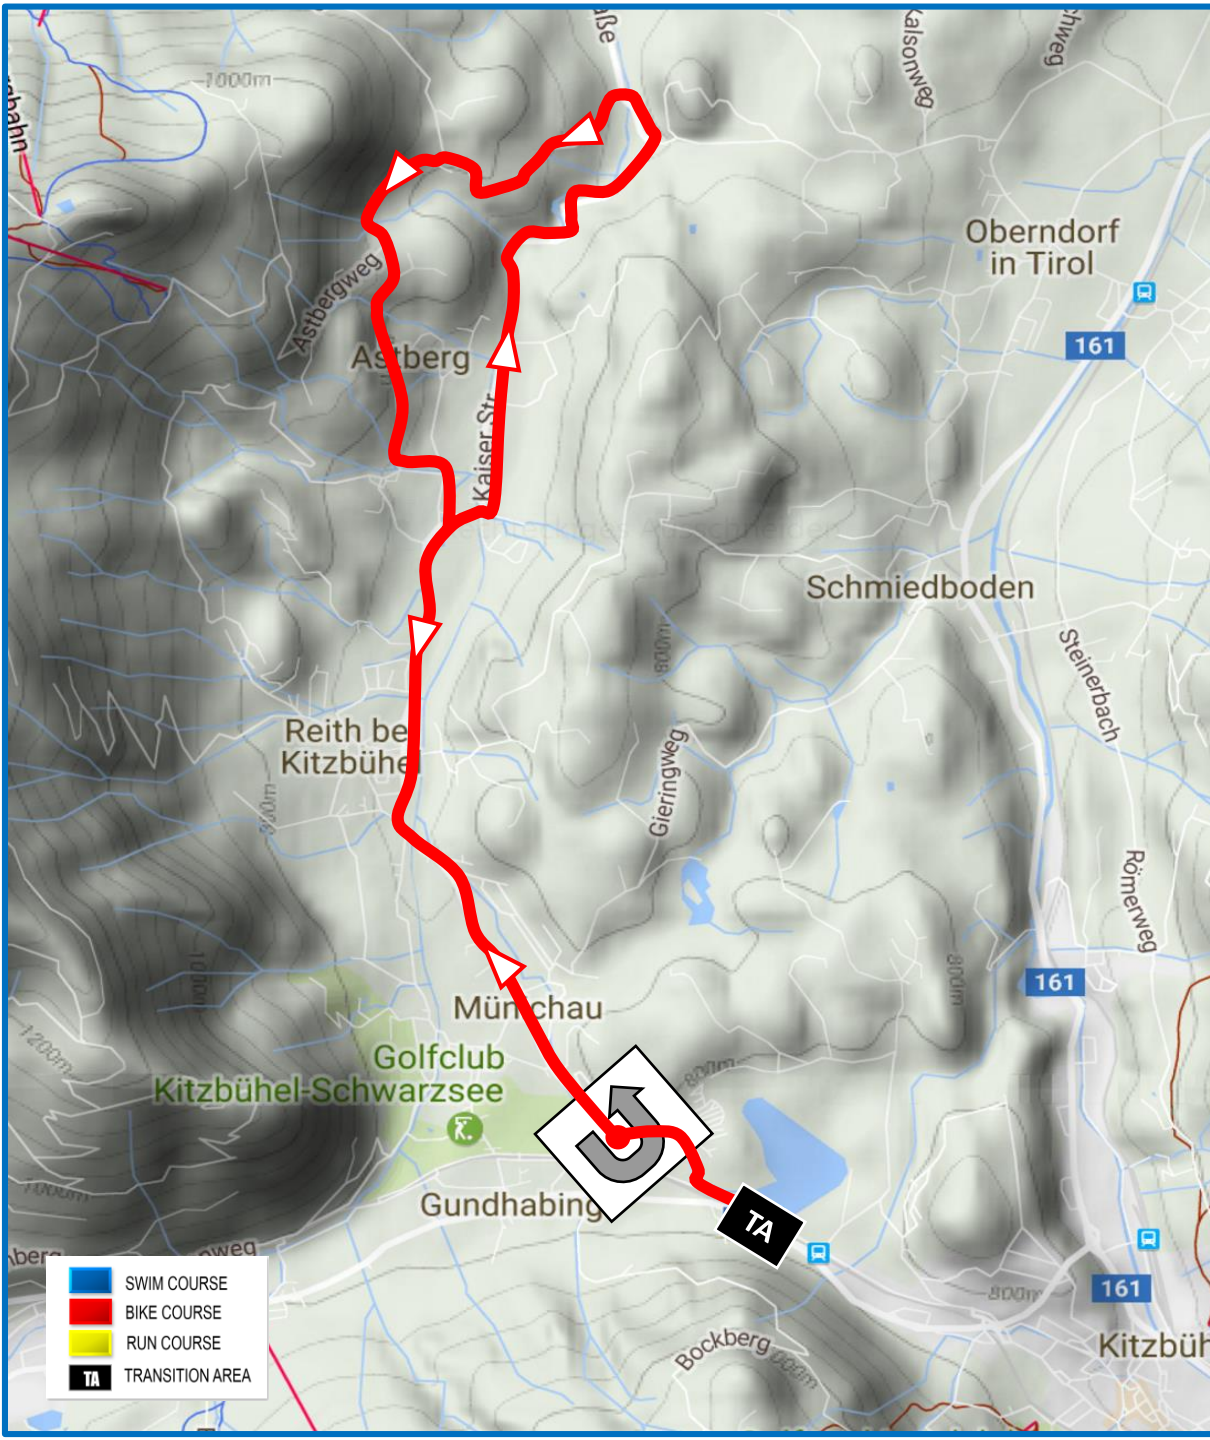

- SWIM COURSE
- BIKE COURSE
- RUN COURSE
- TA TRANSITION AREA

Age Group Race Course

Swim 1500m | 1 Lap
Run 10 km | 2 Lap

AGE Group Run Course

 x2
5 km | LAP

 195m
CLIMB | ALT. LAP

Kitzbühel 2017
triathlon
 European Championships

Age Group Race Course

Bike 42 km | 3 Lap

 x3
 13.6 km | LAP

 195m
 CLIMB | ALT. LAP

-  SWIM COURSE
-  BIKE COURSE
-  RUN COURSE
-  TRANSITION AREA

Age Group Race Course

	SWIM COURSE
	BIKE COURSE
	RUN COURSE
	TRANSITION AREA