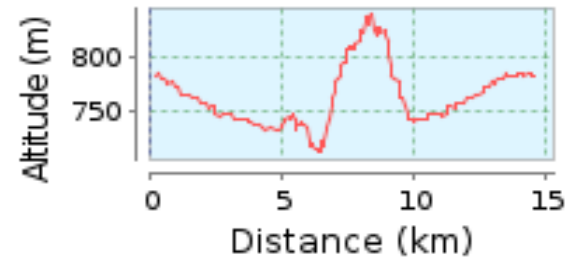

- SWIM COURSE
- BIKE COURSE
- RUN COURSE
- TA TRANSITION AREA

Age Group Race Course

Swim 1500m | 1 Lap
Run 10 km | 2 Lap

AGE Group Run Course

 x2
5 km | LAP

 195m
CLIMB | ALT. LAP

Kitzbühel 2017
triathlon
 European Championships

Age Group Race Course

Bike 42 km | 3 Lap

 x3
 13.6 km | LAP

 195m
 CLIMB | ALT. LAP

-  SWIM COURSE
-  BIKE COURSE
-  RUN COURSE
-  TRANSITION AREA

Age Group Race Course

	SWIM COURSE
	BIKE COURSE
	RUN COURSE
	TRANSITION AREA