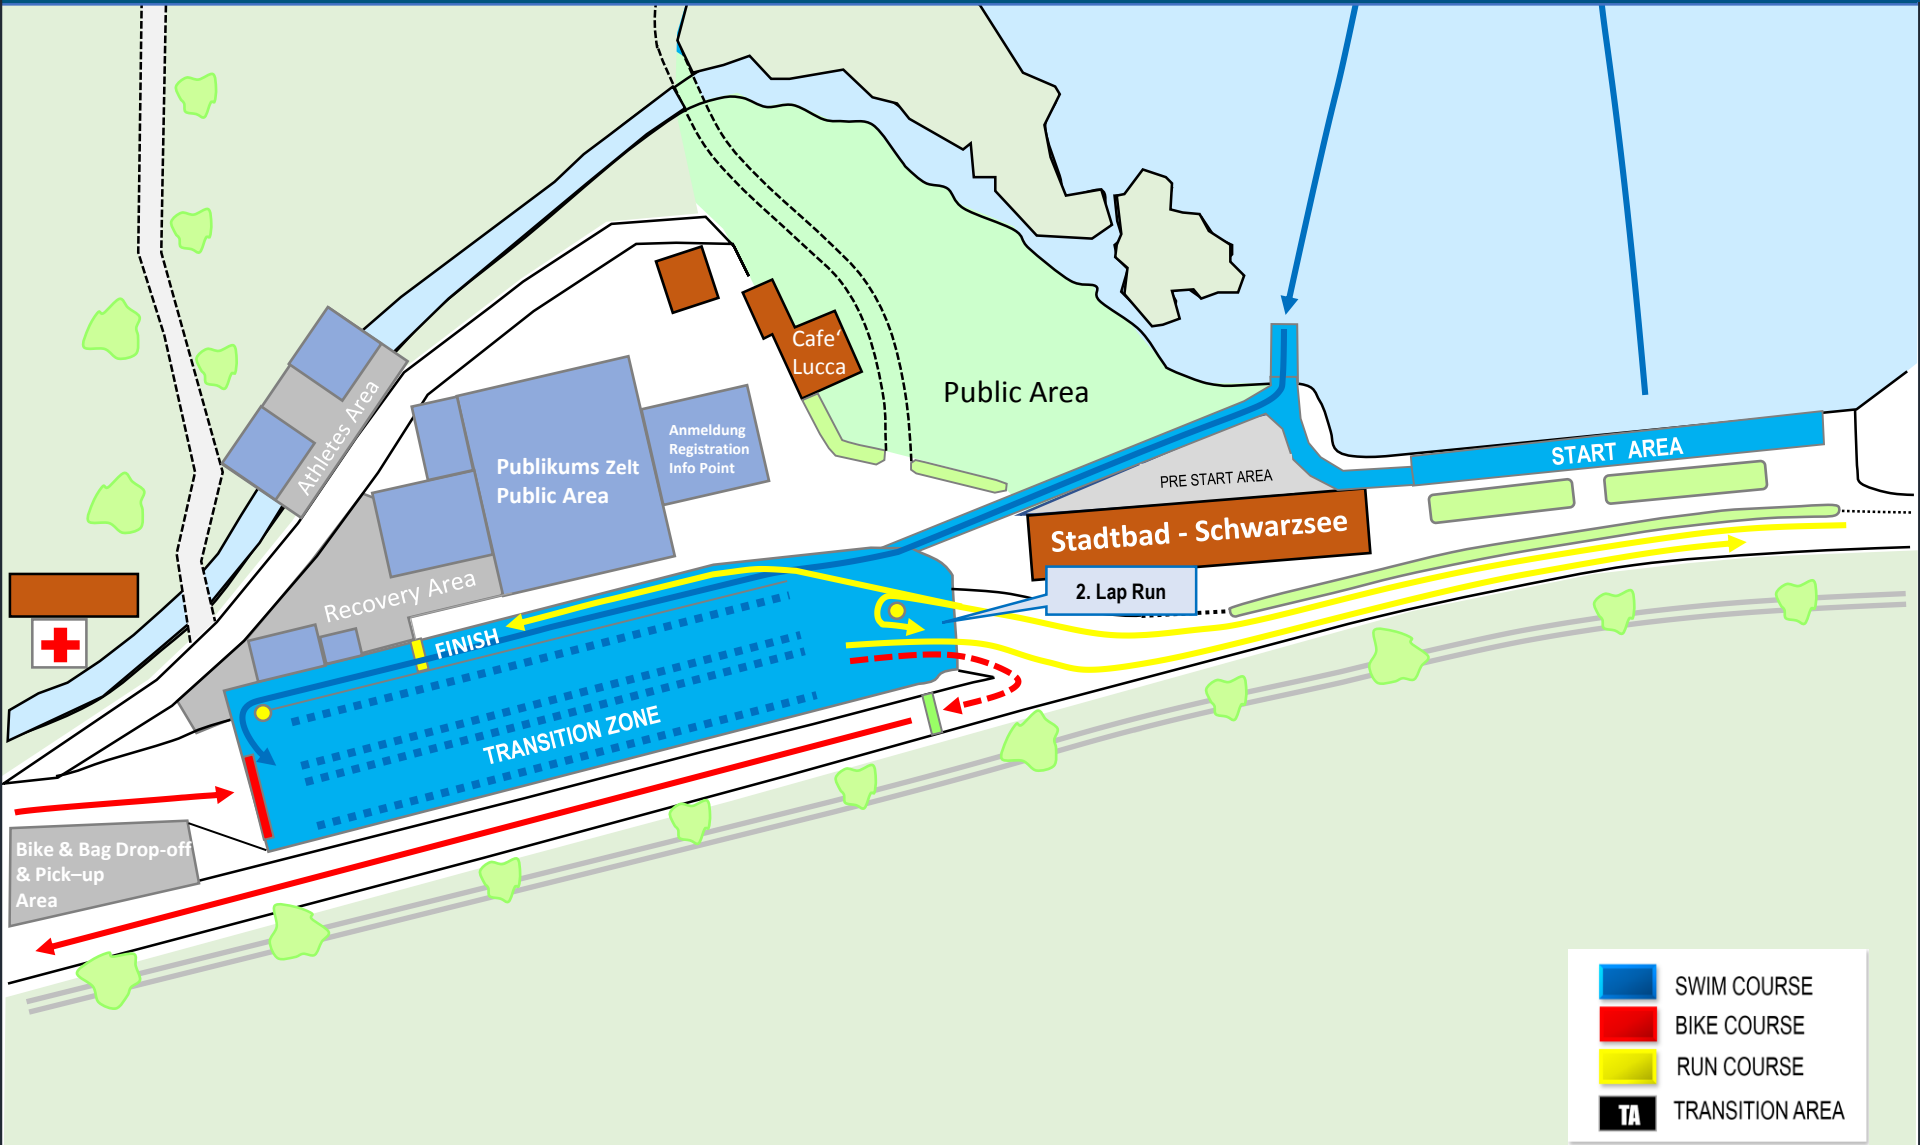

Age Group Race Course

Bike 42 km | 3 Lap

 x3
 13.6 km | LAP

 195m
 CLIMB | ALT. LAP

-  SWIM COURSE
-  BIKE COURSE
-  RUN COURSE
-  TRANSITION AREA

Age Group Race Course

	SWIM COURSE
	BIKE COURSE
	RUN COURSE
	TRANSITION AREA