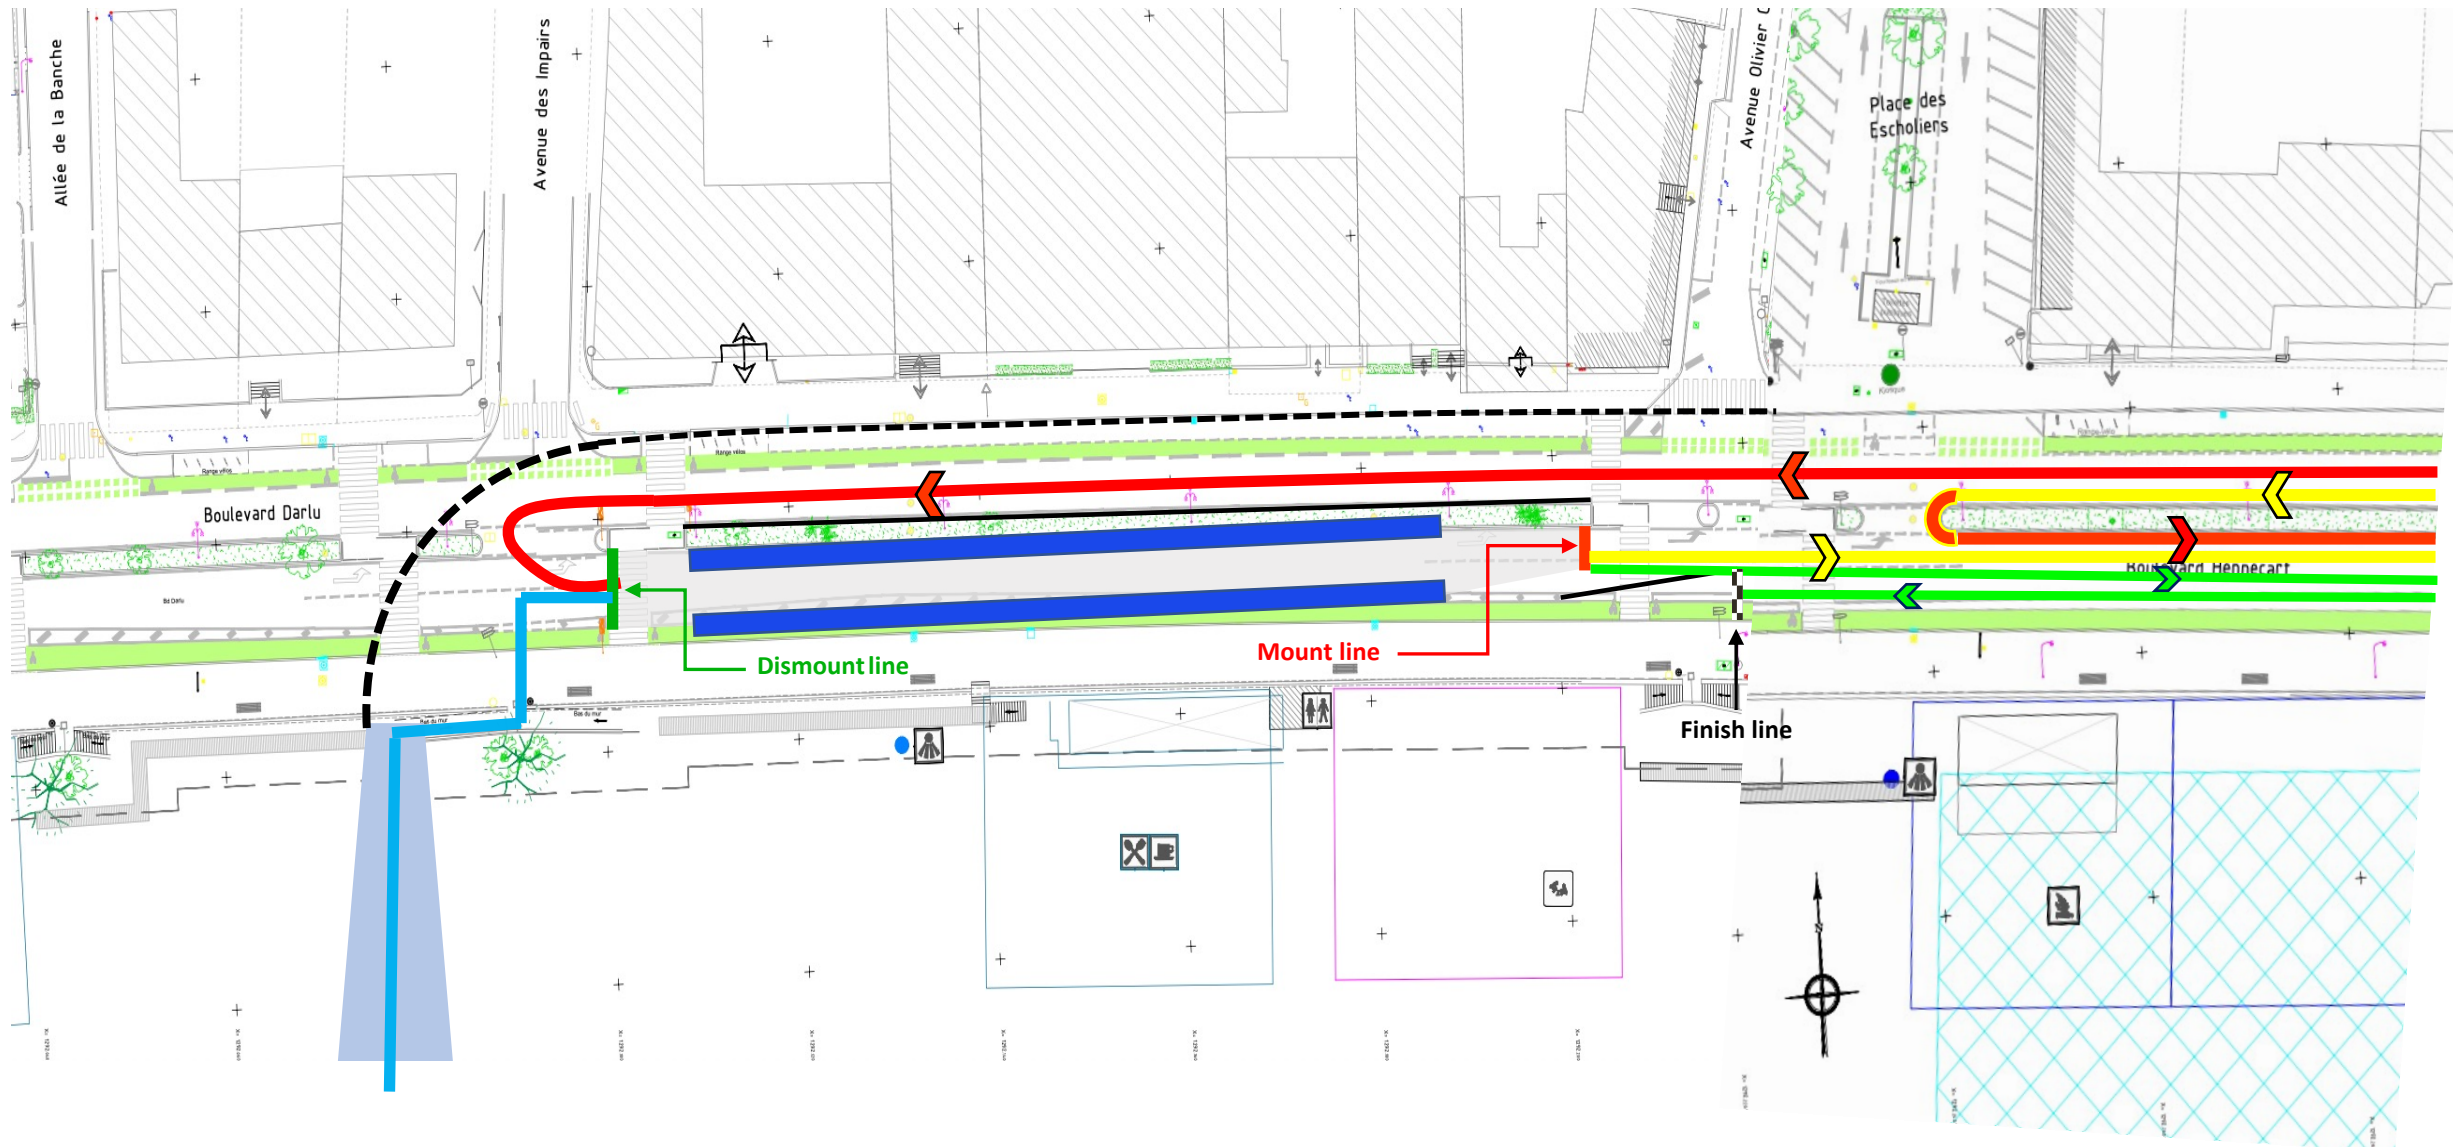

Europe
Triathlon
Youth
Championships

La Baule
2022

35^e TRIATHLON
AUDENCIA LA BAULE

Race course layouts

Event Venue

Overall Course Layout

Swim Course Layout – Plans

Transition Area – Individual races

Transition Area – Bike racks

Bike Course Layout

Run Course Layout - Plans

LEGEND

Run course – one lap of 2km

U-turn illustration

Run Course Layout – Satellite view

LEGEND

Run course layout – 2km

Finish