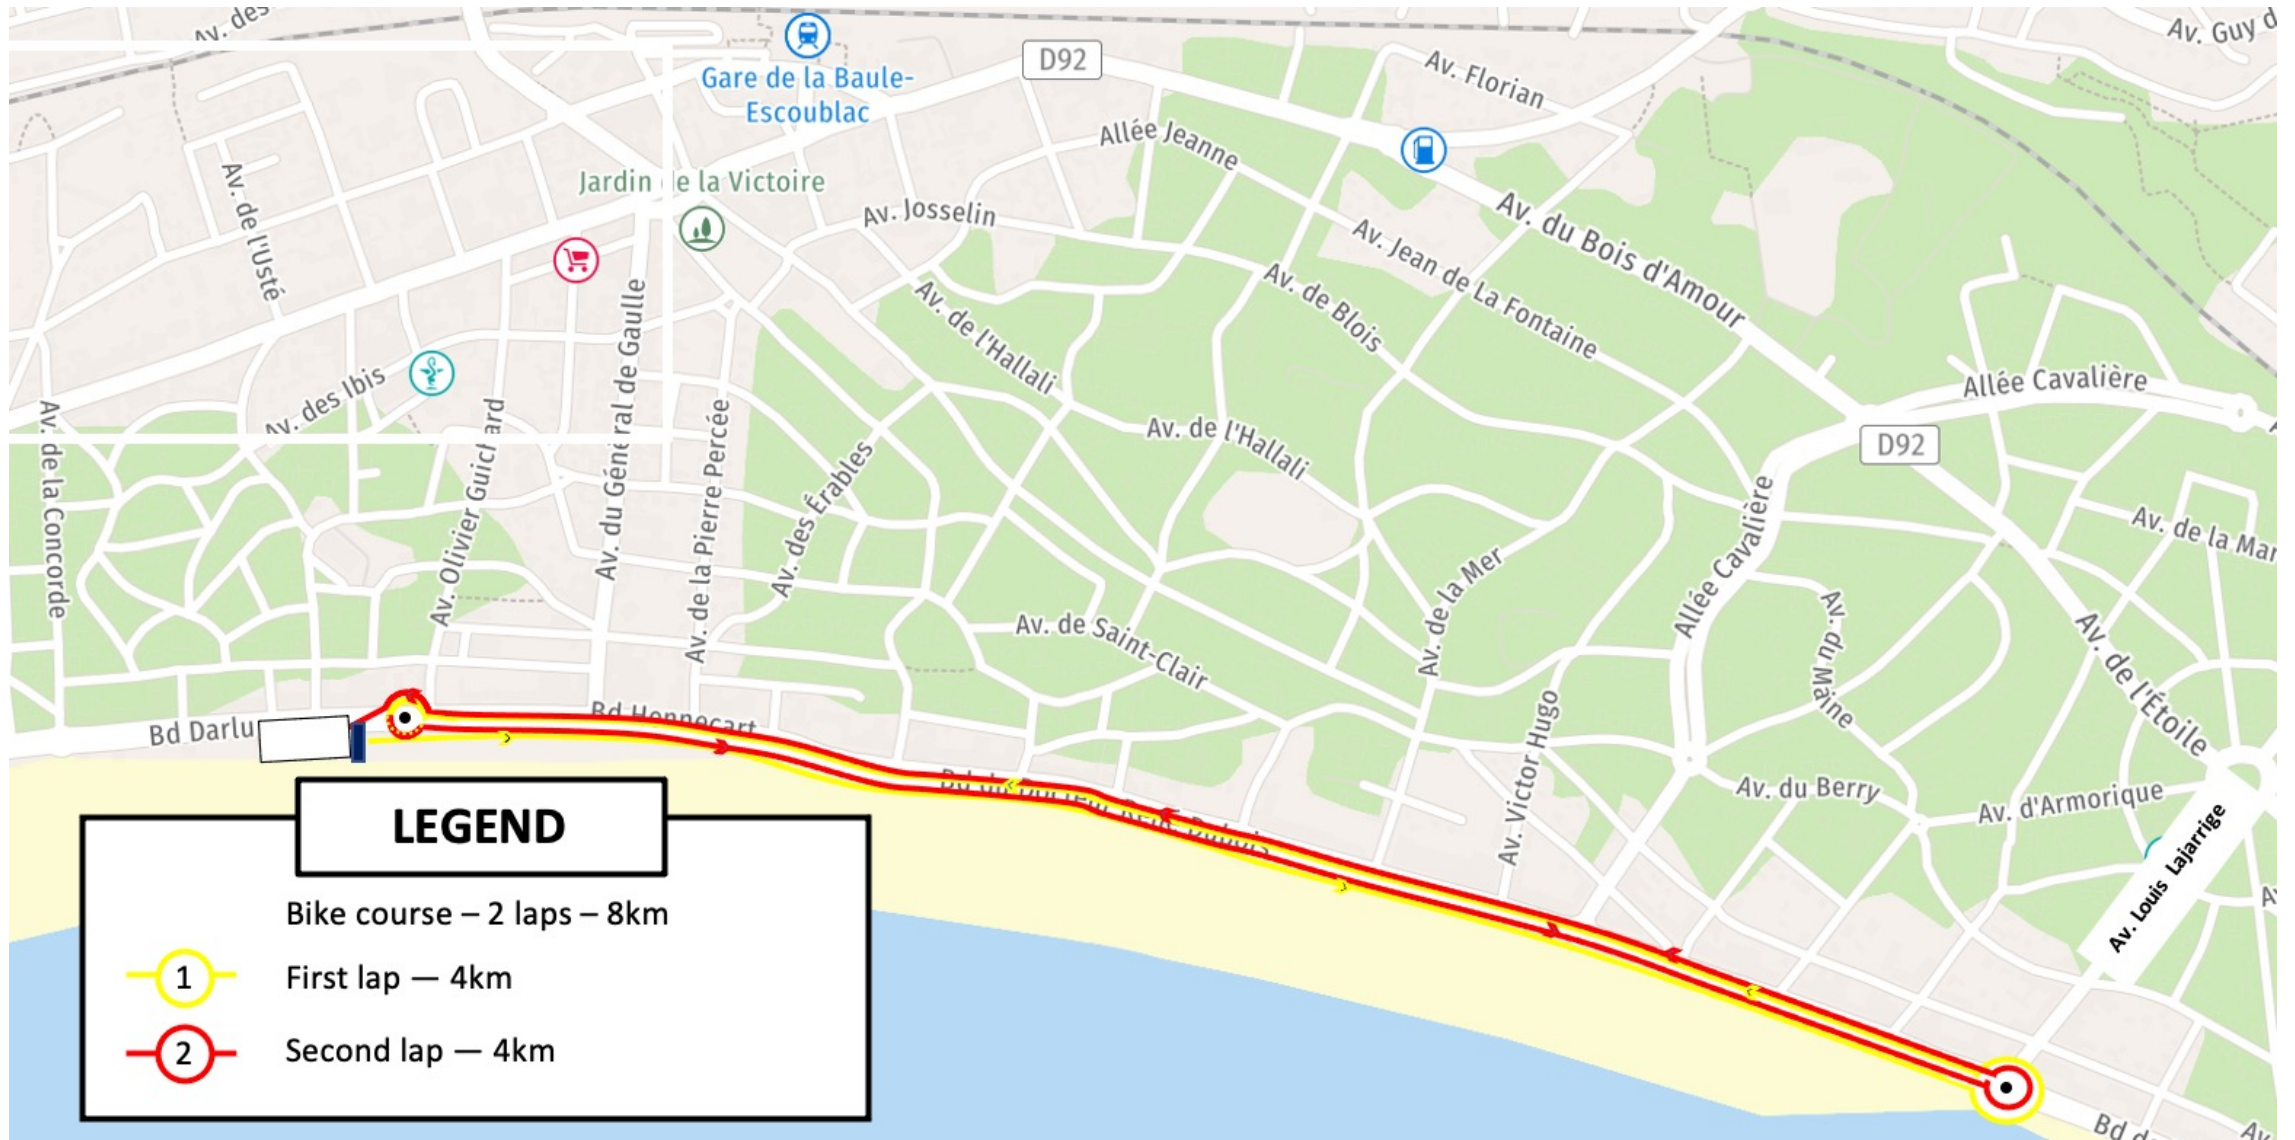

Europe
Triathlon
Youth
Championships

La Baule
2022

35^e TRIATHLON
AUDENCIA LA BAULE

Race course layouts

Event Venue

Overall Course Layout

Swim Course Layout – Plans

Transition Area – Individual races

Transition Area – Bike racks

Bike Course Layout

Run Course Layout - Plans

LEGEND

Run course – one lap of 2km

U-turn illustration

Run Course Layout – Satellite view

LEGEND

Run course layout – 2km

Finish