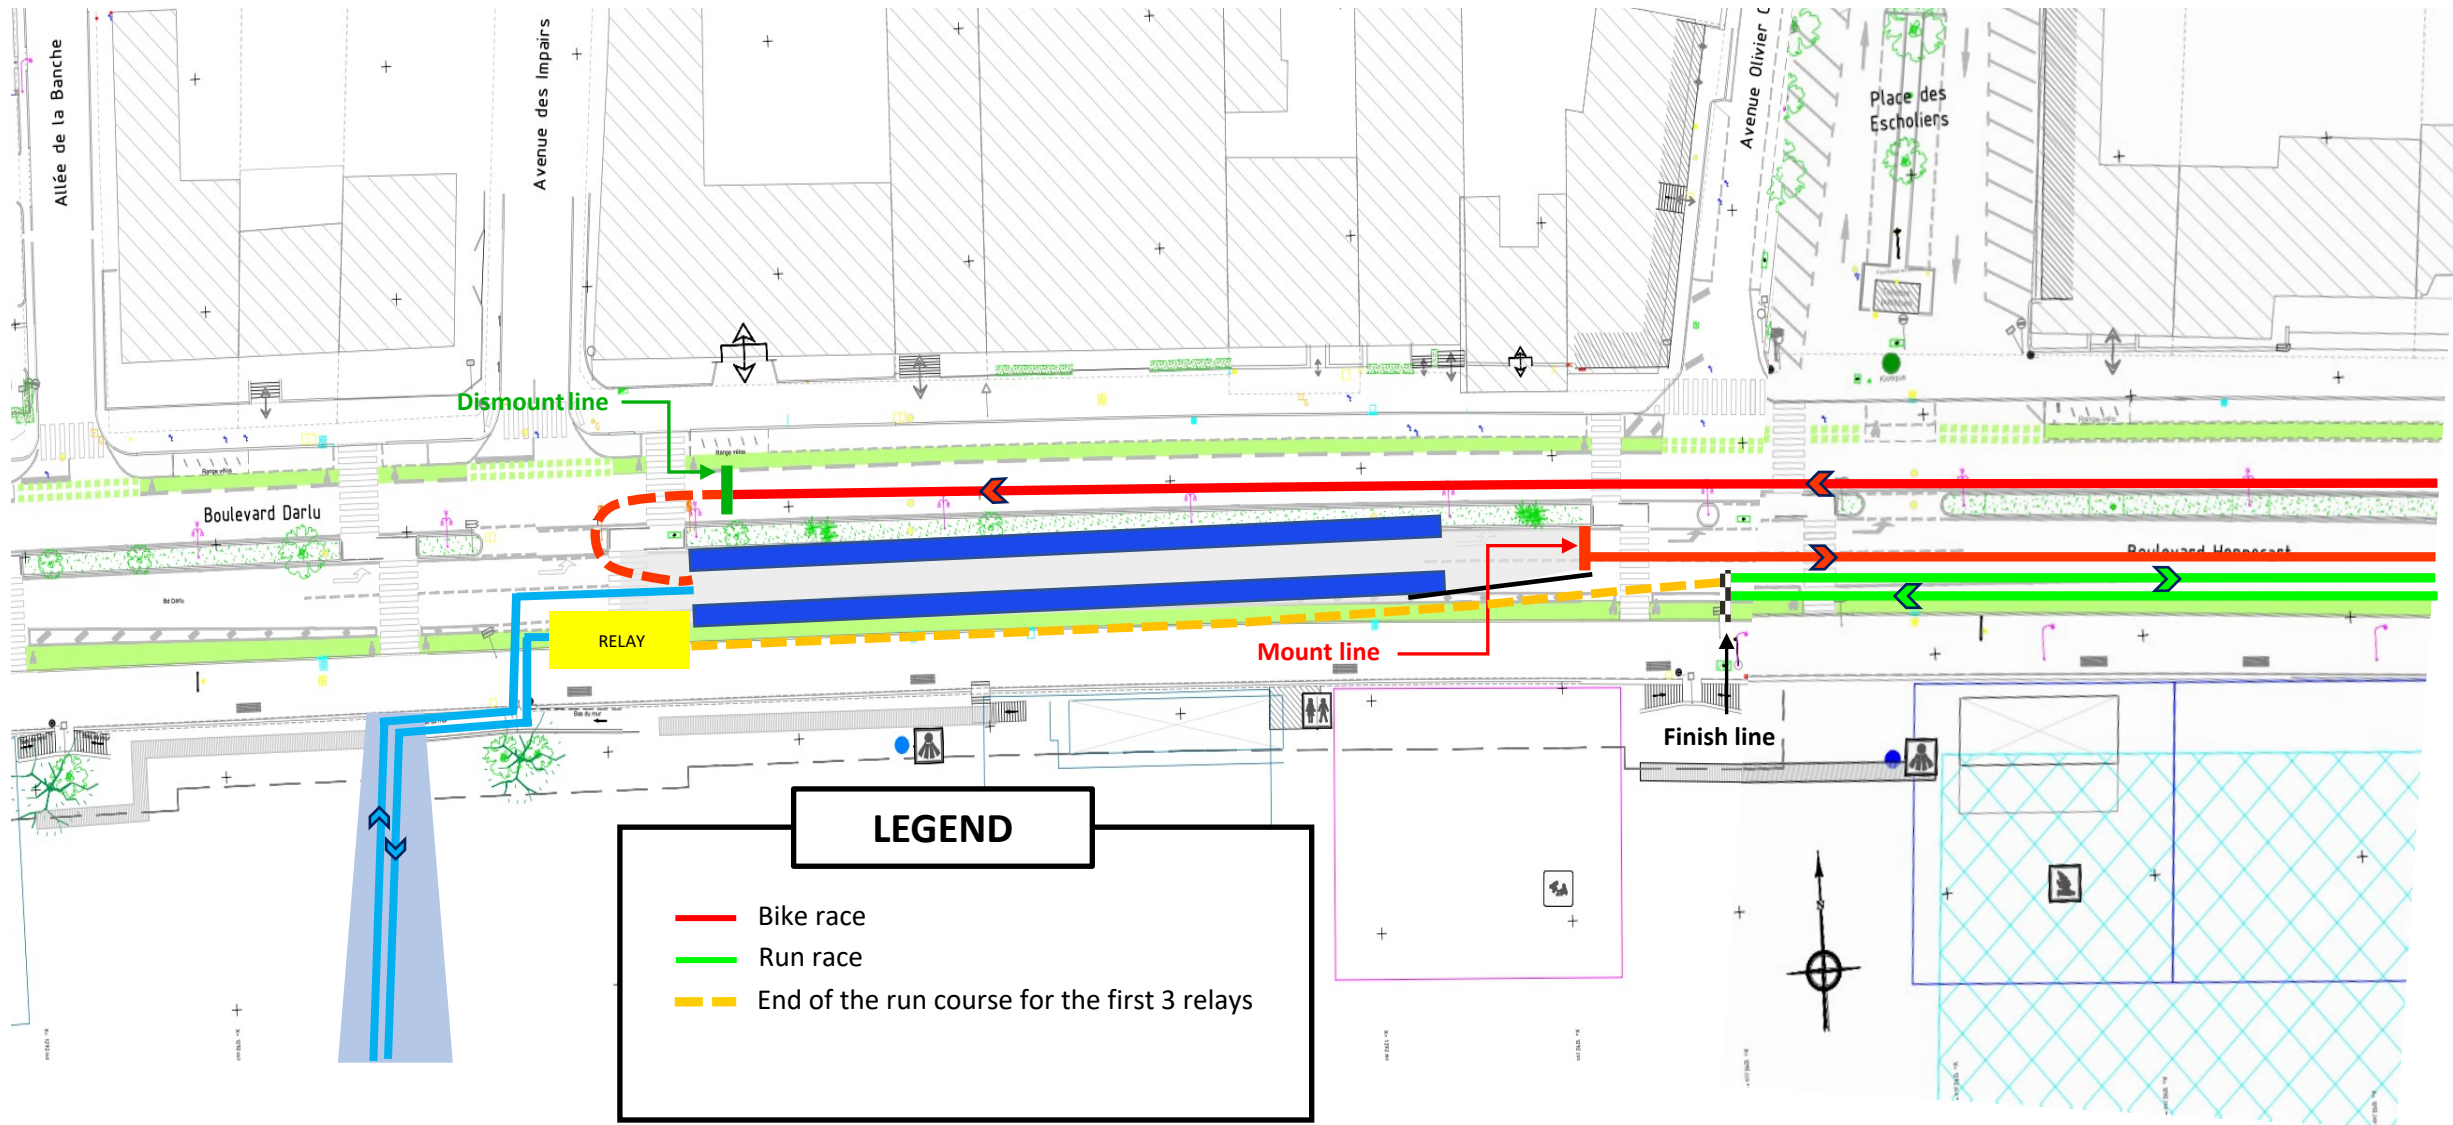

Europe
Triathlon
Youth
Championships

La Baule
2022

35^e TRIATHLON
AUDENCIA LA BAULE

Race course layouts

MIXED TEAM RELAY

Swim Course Layout – Plans

LEGEND

— Swim course
1 lap – 250m

Transition Area – Mixed Team Relay

Transition Area – Bike racks

Bike Course Layout

Run Course Layout - Plans