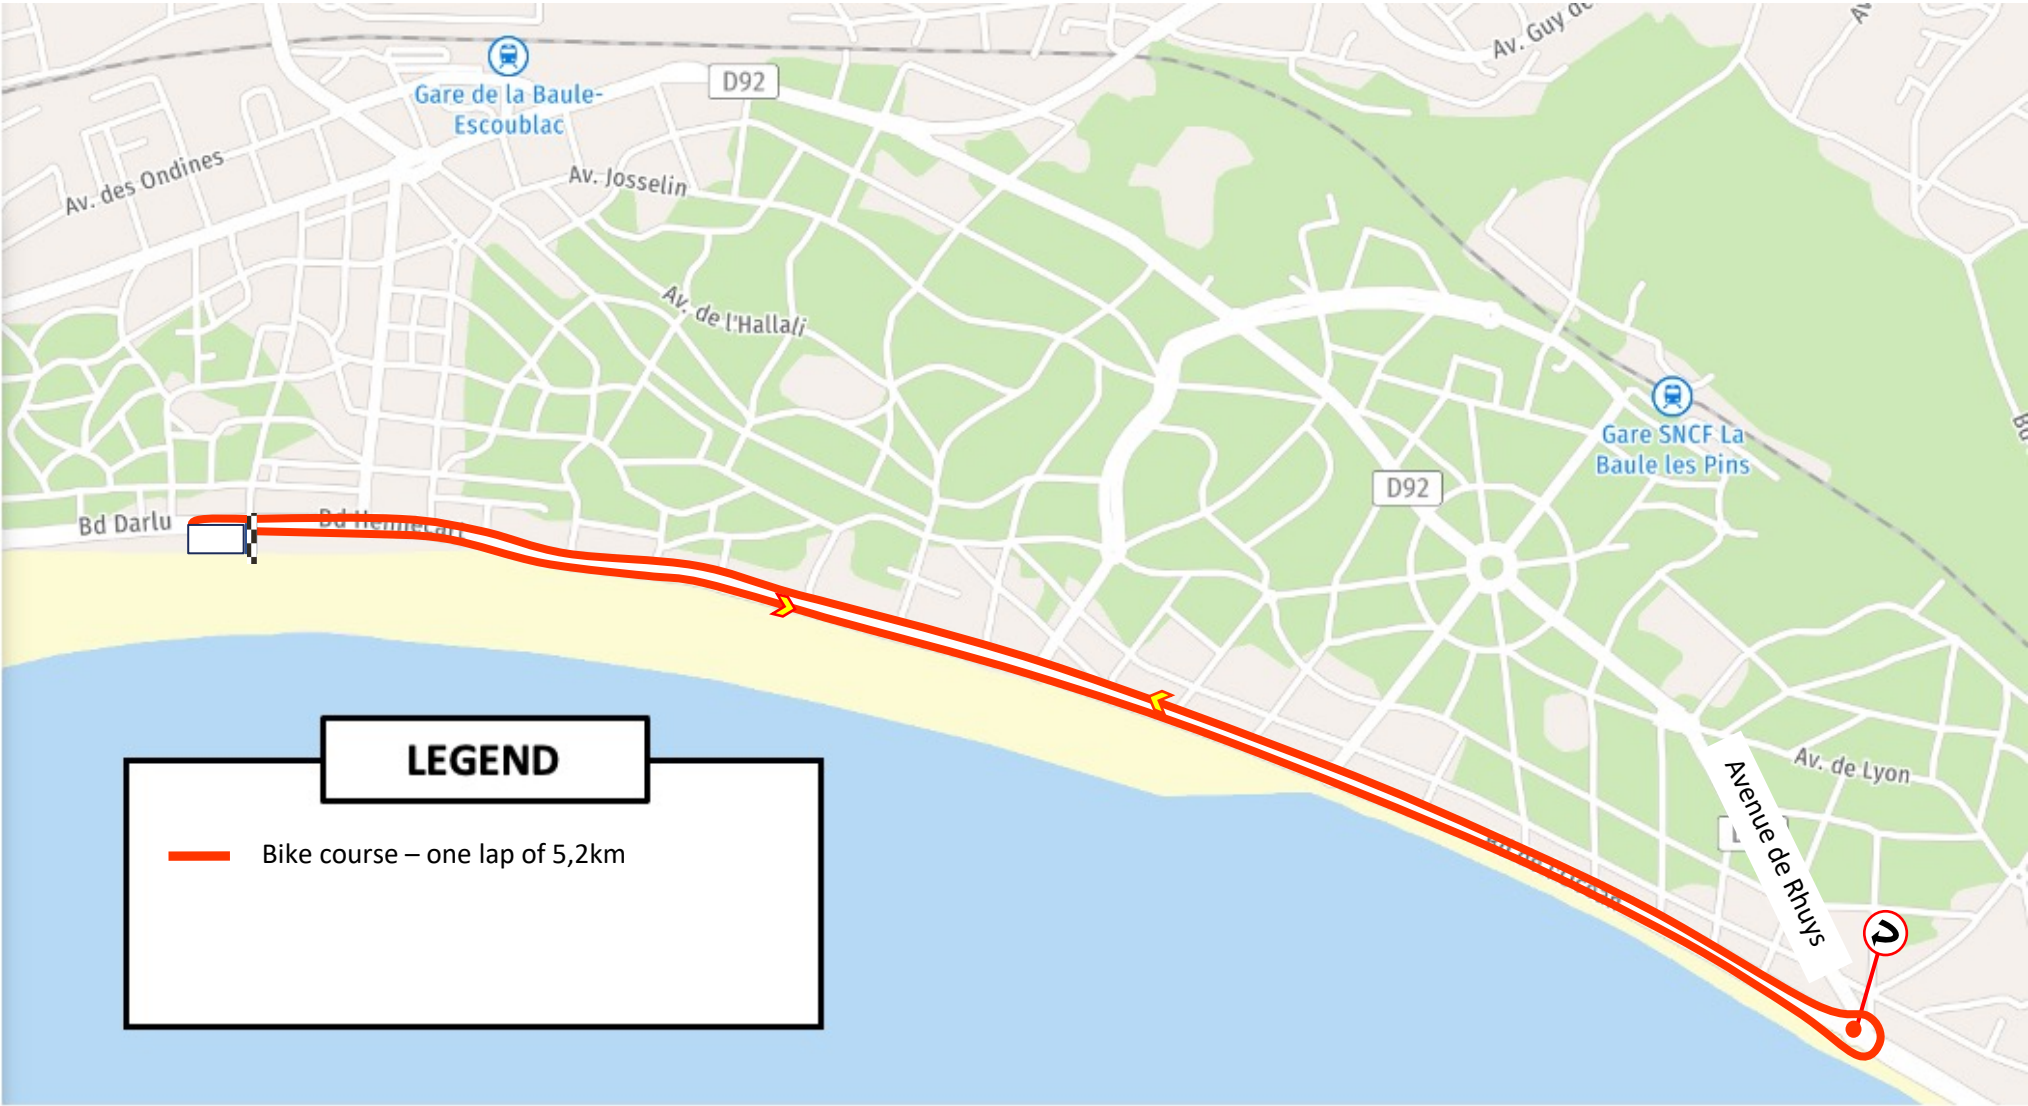

Europe
Triathlon
Youth
Championships

La Baule
2022

35^e TRIATHLON
AUDENCIA LA BAULE

Race course layouts

MIXED TEAM RELAY

Swim Course Layout – Plans

LEGEND

— Swim course
1 lap – 250m

Transition Area – Mixed Team Relay

Transition Area – Bike racks

Bike Course Layout

Run Course Layout - Plans