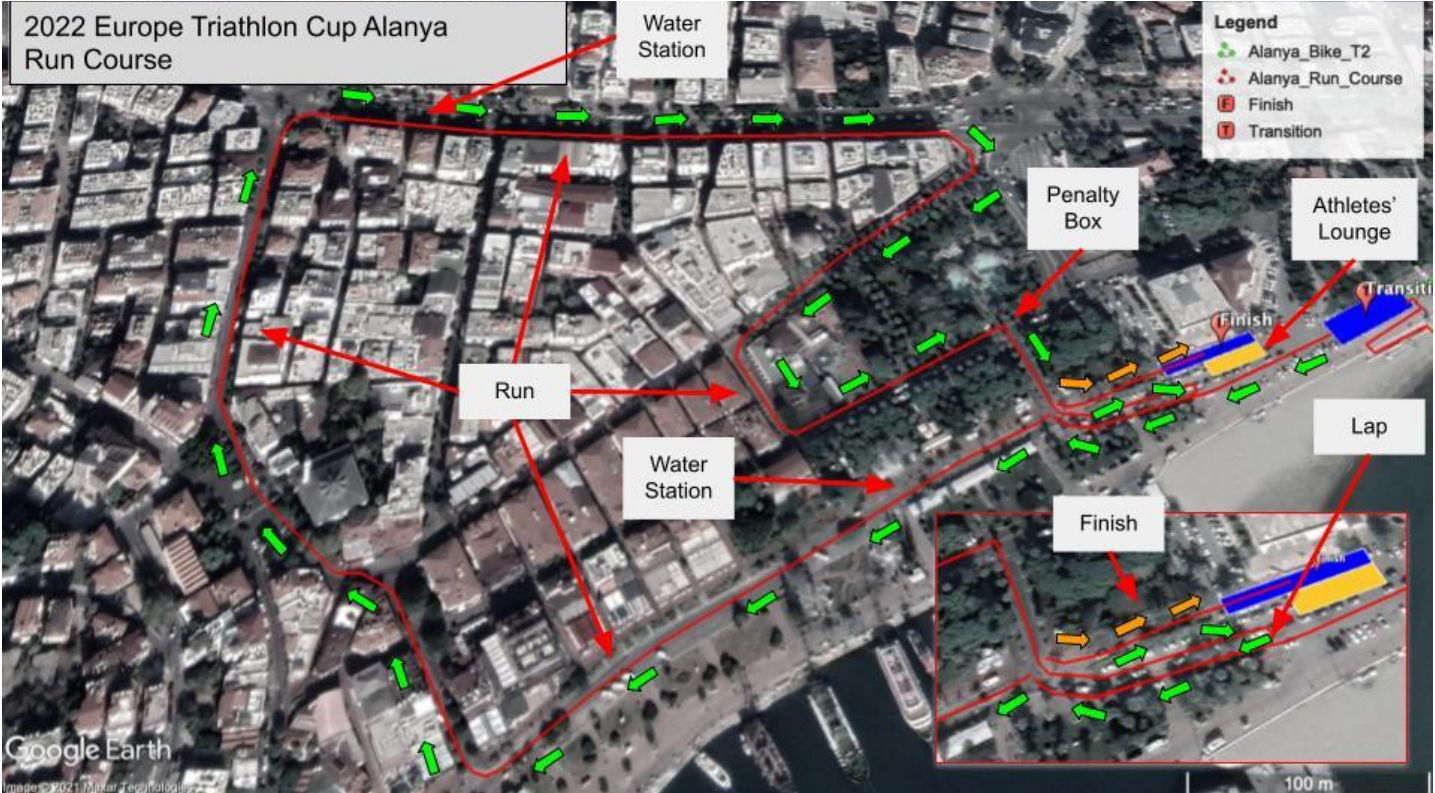

Triathlon Alanya - 2022

Elite / FOP

Event Venue

Swim Course

Elite

Swim 750m 1 Lap

Distance to the 1st buoy
350m

Bike Course

Elite

Bike 20km 3 Laps

Transition Area - Out / In

- | | |
|---|------------|
|  | Bike - Lap |
|  | Bike - Out |
|  | Bike - T2 |

Run Course

Paratriathlon

Run 5km 3 Laps

2 Water Stations