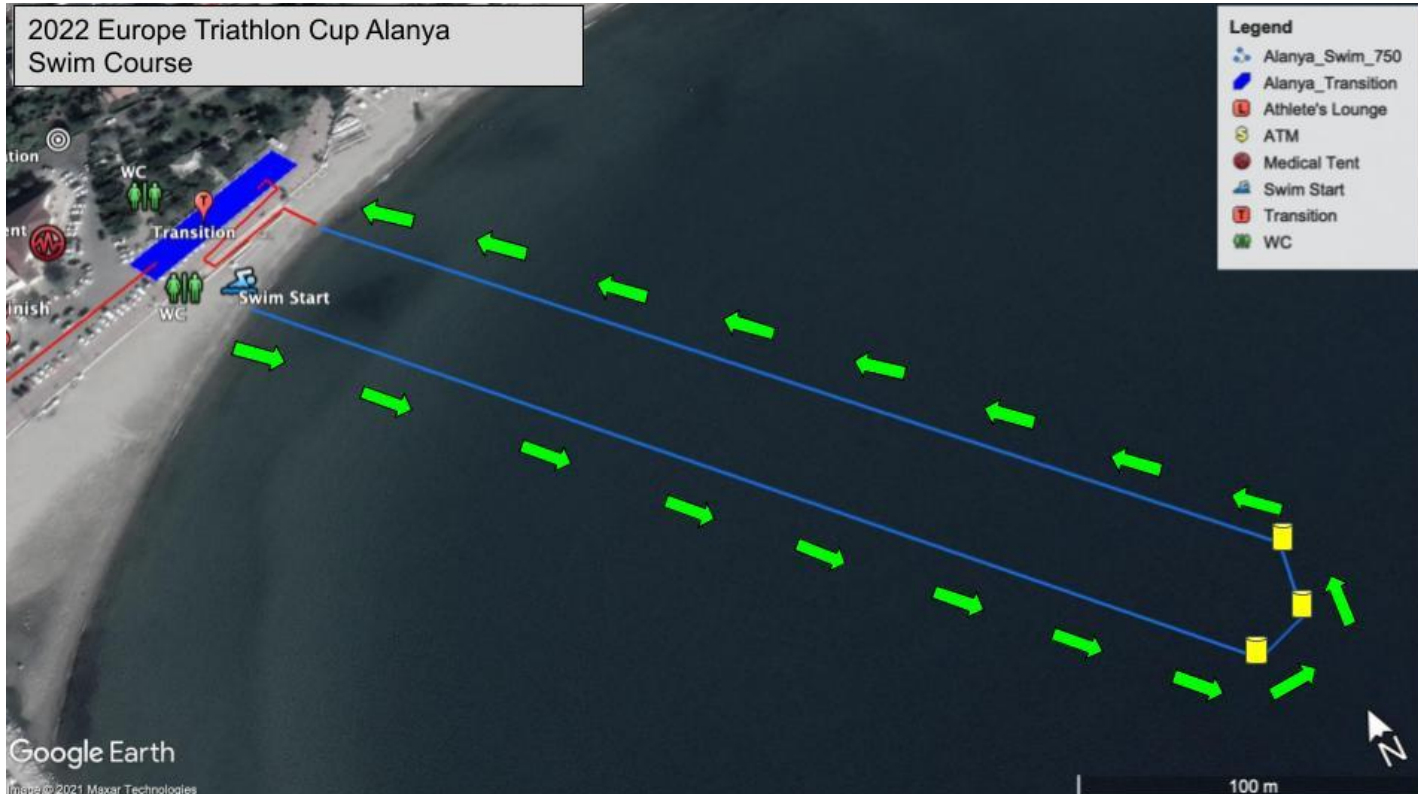

Triathlon Alanya - 2022

Elite / FOP

Event Venue

Swim Course

Elite

Swim 750m 1 Lap

Distance to the 1st buoy
350m

Bike Course

Elite

Bike 20km 3 Laps

Transition Area - Out / In

- | | |
|---|------------|
|  | Bike - Lap |
|  | Bike - Out |
|  | Bike - T2 |

Run Course

Paratriathlon

Run 5km 3 Laps

2 Water Stations