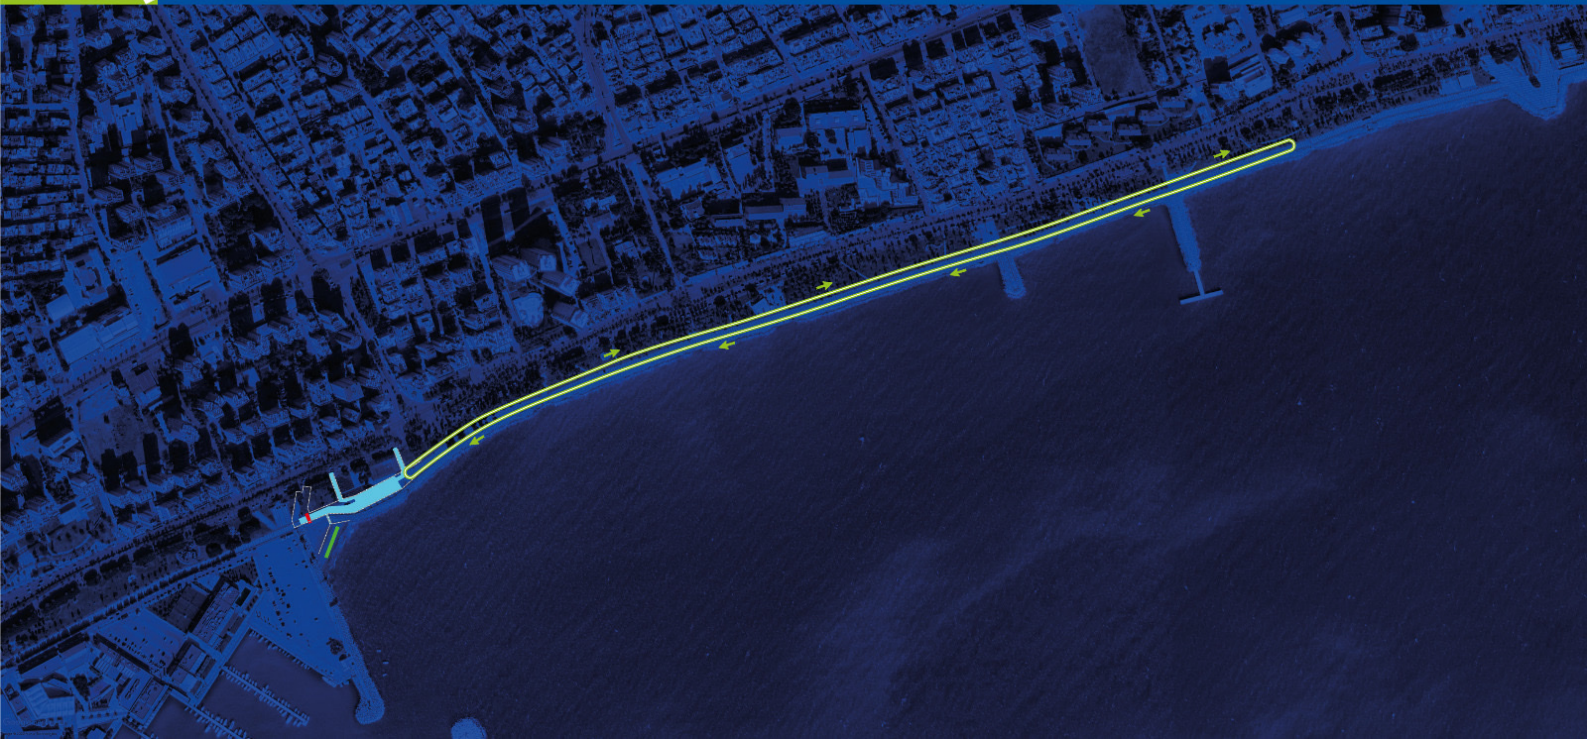

# Triathlon Yenisehir Swim Course (1 Lap x 750 m)

Europe  
Triathlon  
Cup

Yenisehir  
2022

Triathlon Yenisehir Bike Course (3 Laps x 6666 m = 20 km)

Europe  
Triathlon  
Cup

Yenisehir  
2022

Triathlon Yenisehir Run Course 2 Laps x 2500 m = 5 km

# Triathlon Yenisehir Courses

Yenisehir  
2022

-  Swim Course 1 Lap x 750 m
-  Bike Course 3 Laps x 6666 m = 20 km
-  Run Course 2 Laps x 2500 m = 5 km
-  Event Venue