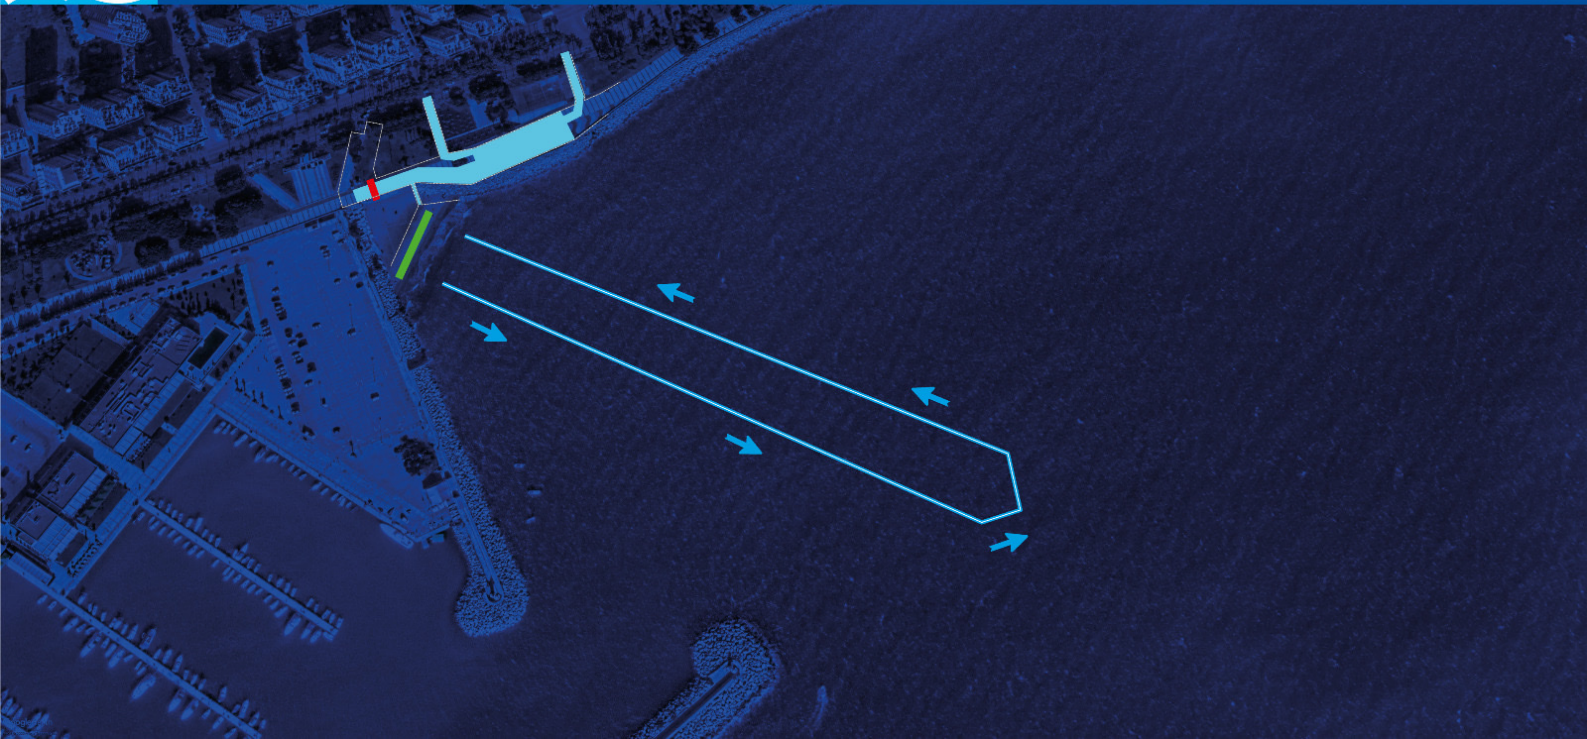

# Triathlon Yenisehir Swim Course (1 Lap x 750 m)

Europe  
Triathlon  
Cup

Yenisehir  
2022

Triathlon Yenisehir Bike Course (3 Laps x 6666 m = 20 km)

Europe  
Triathlon  
Cup

Yenisehir  
2022

Triathlon Yenisehir Run Course 2 Laps x 2500 m = 5 km

# Triathlon Yenisehir Courses

Yenisehir  
2022

-  Swim Course 1 Lap x 750 m
-  Bike Course 3 Laps x 6666 m = 20 km
-  Run Course 2 Laps x 2500 m = 5 km
-  Event Venue